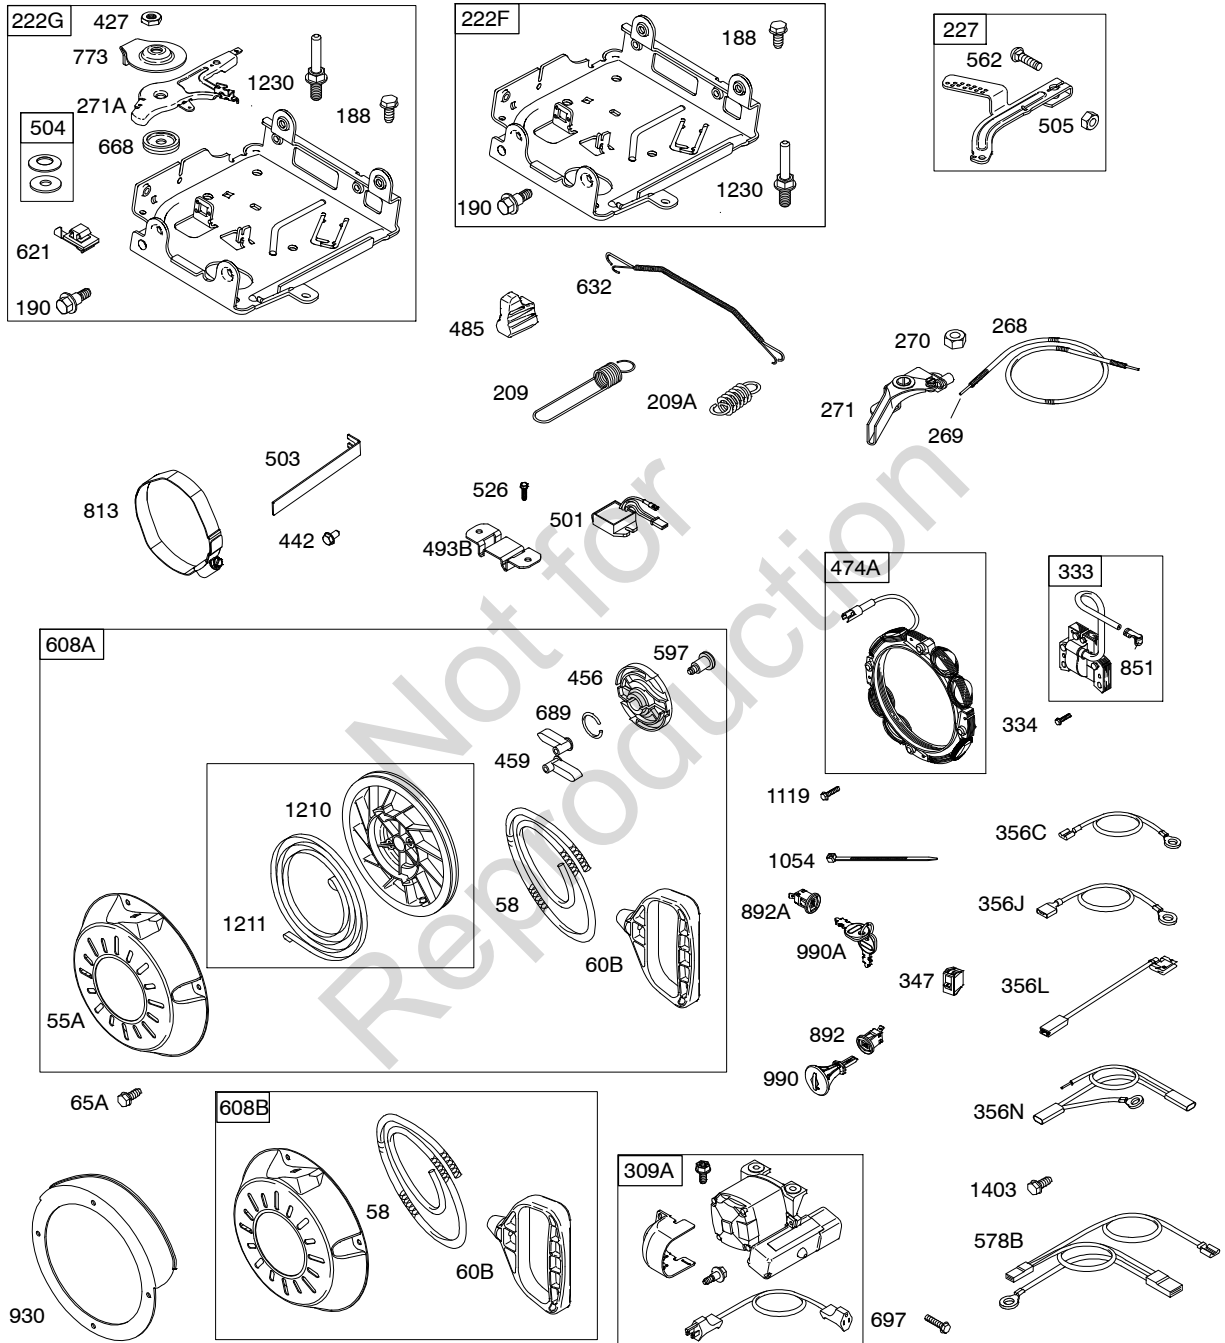

Illustrations cover a range of engines. Parts shown without corresponding text may not be used on your specific engine.
3946-5 Assemblies include all parts shown in frames. 11/08/2010