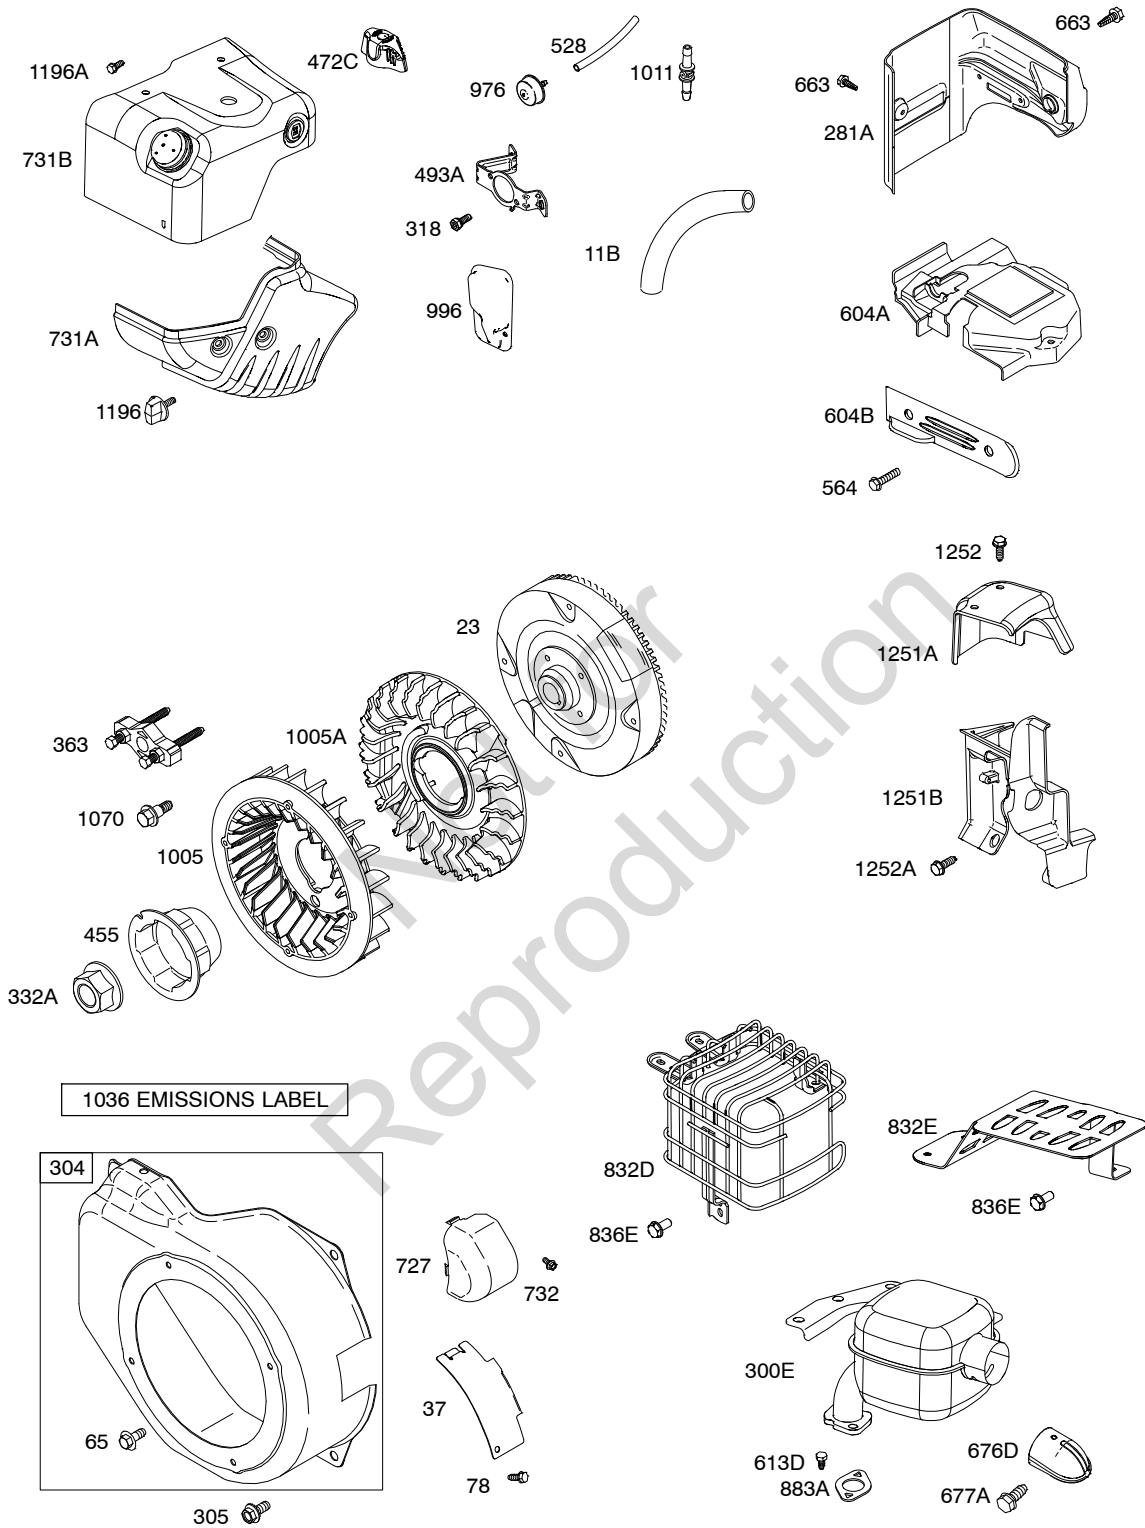

15C100

Illustrations cover a range of engines. Parts shown without corresponding text may not be used on your specific engine.
3946-6 Assemblies include all parts shown in frames. 11/08/2010