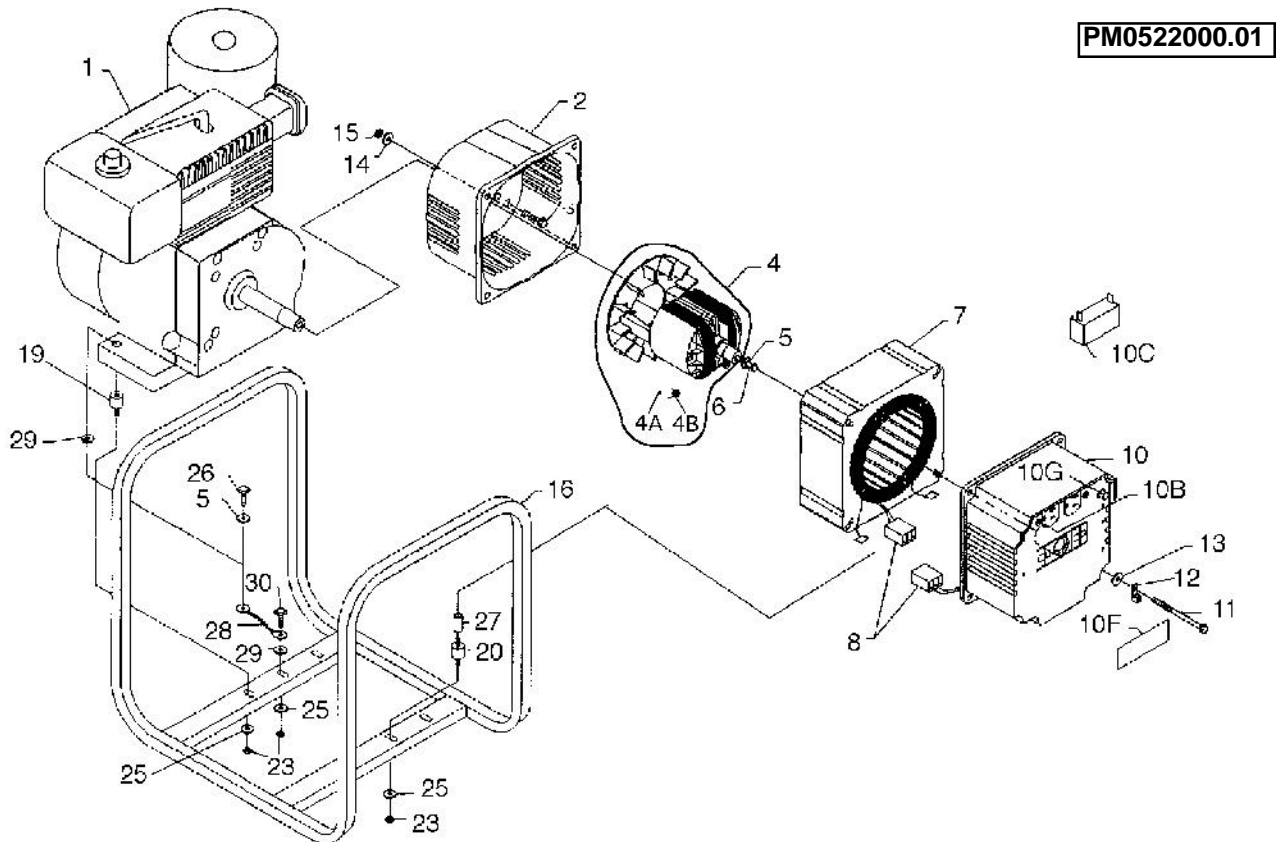

SERVICE PARTS LIST

MODEL
GEN MAXA 2KW TEC
GEN MAXA 2KW TEC BRUSHLESS

PART NUMBER
PM0522000
PM0522000.01

PM0522000

PM0522000.01

SERVICE PARTS LIST

MODEL
GEN MAXA 2KW TEC
GEN MAXA 2KW TEC BRUSHLESS

PART NUMBER
PM0522000
PM0522000.01

REF. NO.	PART NO.	DESCRIPTION	MODEL NUMBER	
			PM0522000	PM0522000.01
1	NOTE A	ENGINE, 5 HP, TECUMSEH	1	1
2	0049725	ADAPTER, ENGINE 2KW TEC	1	1
4	0049617	ROTOR, 2KW B/S RF5	1	
4	0051249	ROTOR, 2KW B/S RF5		1
4A	0047801	DIODE MR760		2
4B	0054962	VARISTOR, V510LA40A		2
7	0055503	STATOR, 2KW 60HZ	1	
7	0055504	STATOR, 2KW 60HZ		1
8	0034801	CONNECTOR HSG. SET, ENDBELL	1	1
10	0048164.01	ENDBELL, WIRED COMPLETE	1	
10	0051252.01	ENDBELL, WIRED COMPLETE		1
10A	0050439	BRUSH, E-4R	2	
10B	0035188	BEARING, NEEDLE FTT-1212	1	1
10C	0034819.01	CAPACITOR, 130MF	1	
10C	0051251	CAPACITOR, 12MF		1
10D	0034843.01	DIODE	2	
10E	0038976	HEAT SINK FOR DIODE	1	
10F	0038968	COVER, BRUSH	1	1
10G	0049071	CIRCUIT BREAKER, 20 AMP	1	1
10H	0051093	TOLERANCE RING		1
12	0008854	LUG, GROUND	1	1
16	0049742	CARRIER, ASSY 52-2	1	1
19	0051094	ISOLATOR, ENGINE	2	2
20	0049743	ISOLATOR, STATOR	1	1
27	0047796	SPACER, 3/4"	1	1
28	0049224	ASSY, GROUND WIRE BRAIDED	1	1