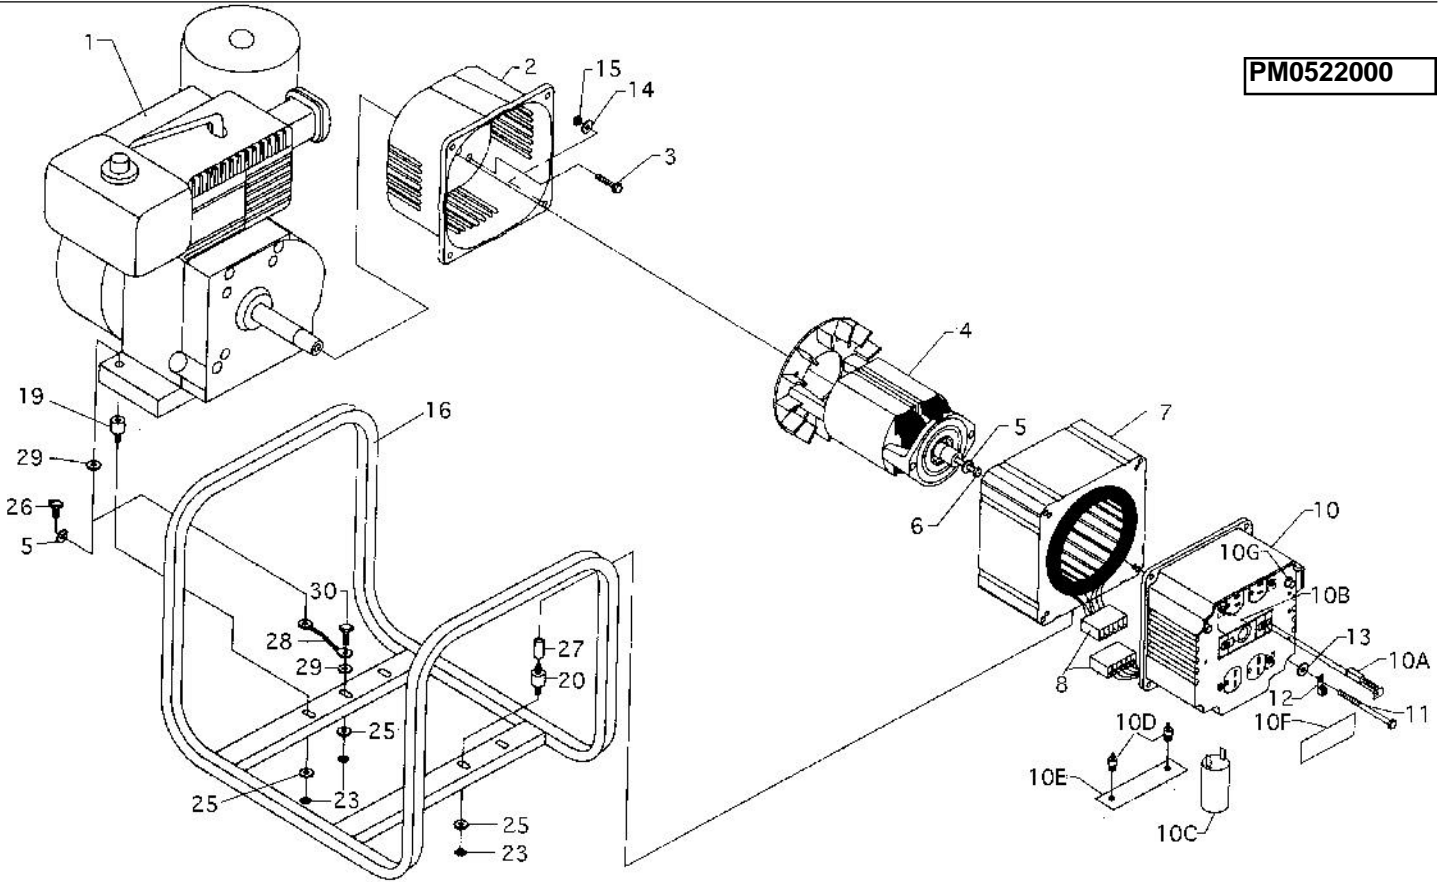

SERVICE PARTS LIST

MODEL
GEN MAXA 2KW TEC
GEN MAXA 2KW TEC BRUSHLESS

PART NUMBER
PM0522000
PM0522000.01

PM0522000

PM0522000.01

SERVICE PARTS LIST

MODEL
GEN MAXA 2KW TEC
GEN MAXA 2KW TEC BRUSHLESS

PART NUMBER
PM0522000
PM0522000.01

REF. NO.	PART NO.	DESCRIPTION	MODEL NUMBER	
			PM0522000	PM0522000.01
1	NOTE A	ENGINE, 5 HP, TECUMSEH	1	1
2	0049725	ADAPTER, ENGINE 2KW TEC	1	1
4	0049617	ROTOR, 2KW B/S RF5	1	
4	0051249	ROTOR, 2KW B/S RF5		1
4A	0047801	DIODE MR760		2
4B	0054962	VARISTOR, V510LA40A		2
7	0055503	STATOR, 2KW 60HZ	1	
7	0055504	STATOR, 2KW 60HZ		1
8	0034801	CONNECTOR HSG. SET, ENDBELL	1	1
10	0048164.01	ENDBELL, WIRED COMPLETE	1	
10	0051252.01	ENDBELL, WIRED COMPLETE		1
10A	0050439	BRUSH, E-4R	2	
10B	0035188	BEARING, NEEDLE FTT-1212	1	1
10C	0034819.01	CAPACITOR, 130MF	1	
10C	0051251	CAPACITOR, 12MF		1
10D	0034843.01	DIODE	2	
10E	0038976	HEAT SINK FOR DIODE	1	
10F	0038968	COVER, BRUSH	1	1
10G	0049071	CIRCUIT BREAKER, 20 AMP	1	1
10H	0051093	TOLERANCE RING		1
12	0008854	LUG, GROUND	1	1
16	0049742	CARRIER, ASSY 52-2	1	1
19	0051094	ISOLATOR, ENGINE	2	2
20	0049743	ISOLATOR, STATOR	1	1
27	0047796	SPACER, 3/4"	1	1
28	0049224	ASSY, GROUND WIRE BRAIDED	1	1