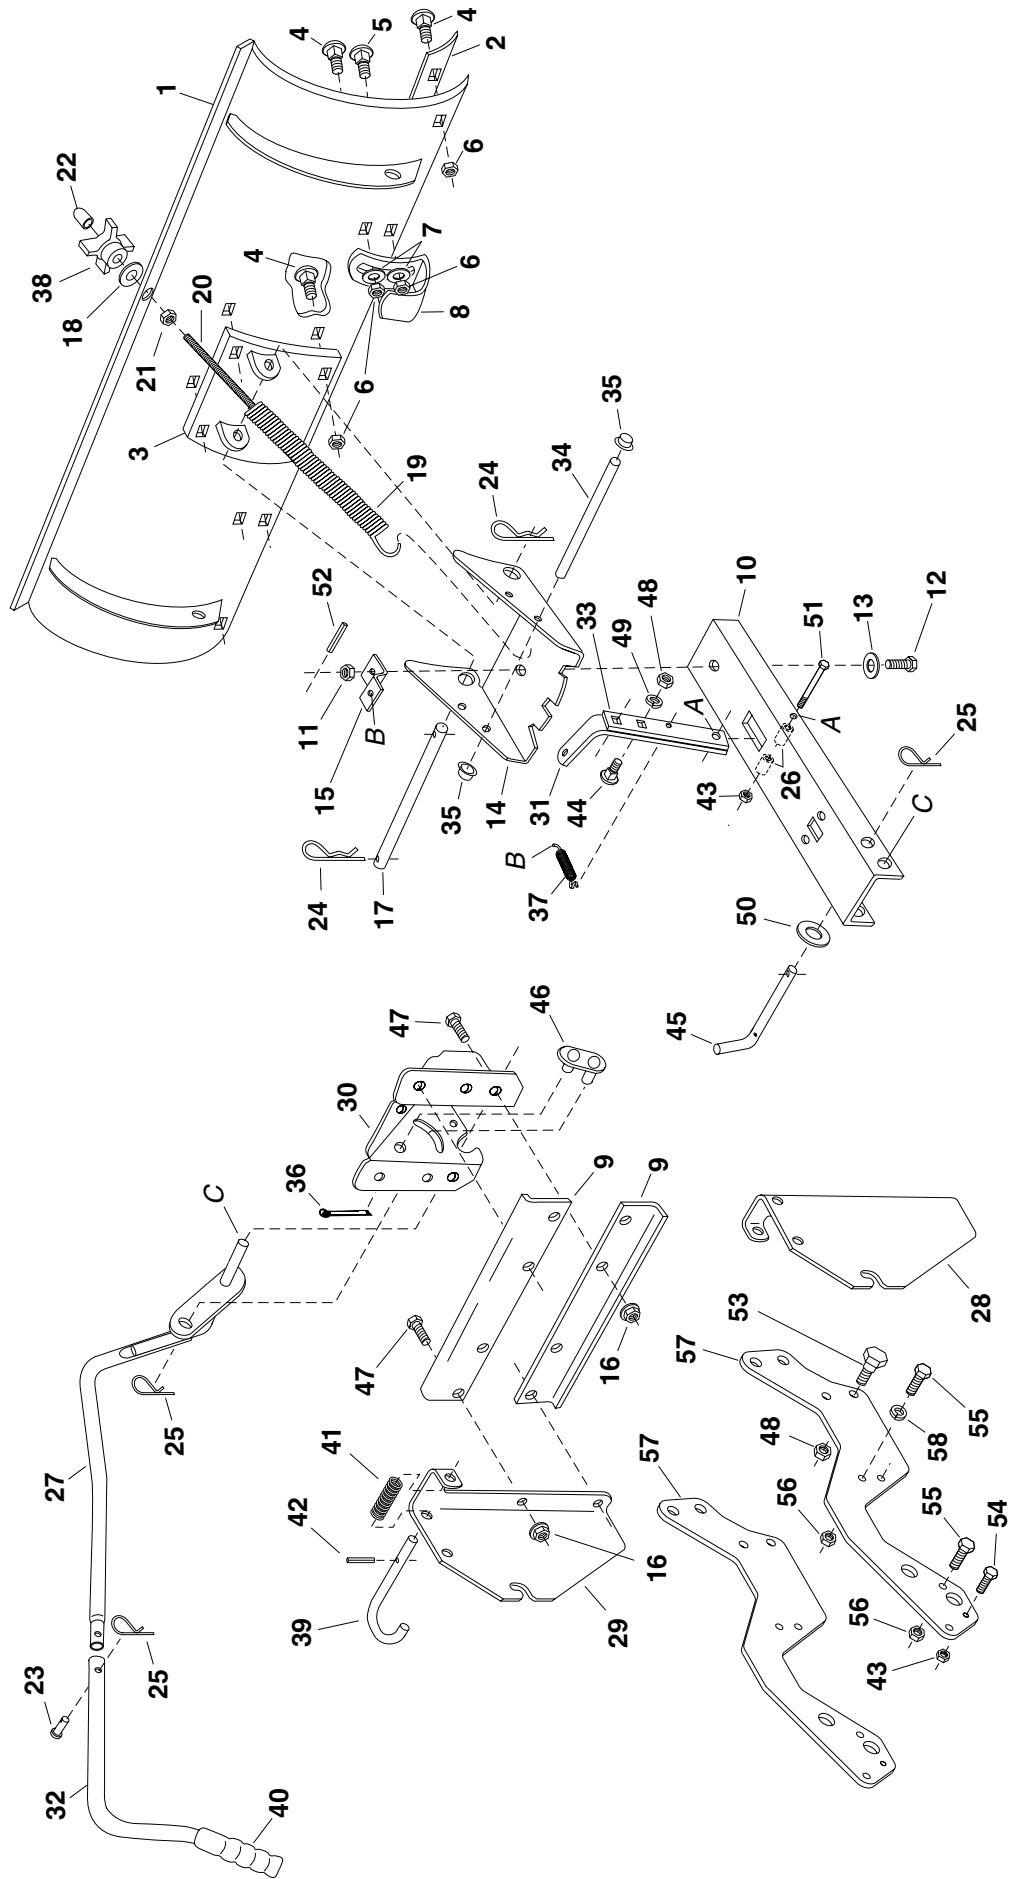

# REPAIR PARTS LIST FOR MODELS 190-833-OEM 46" SNOW BLADE