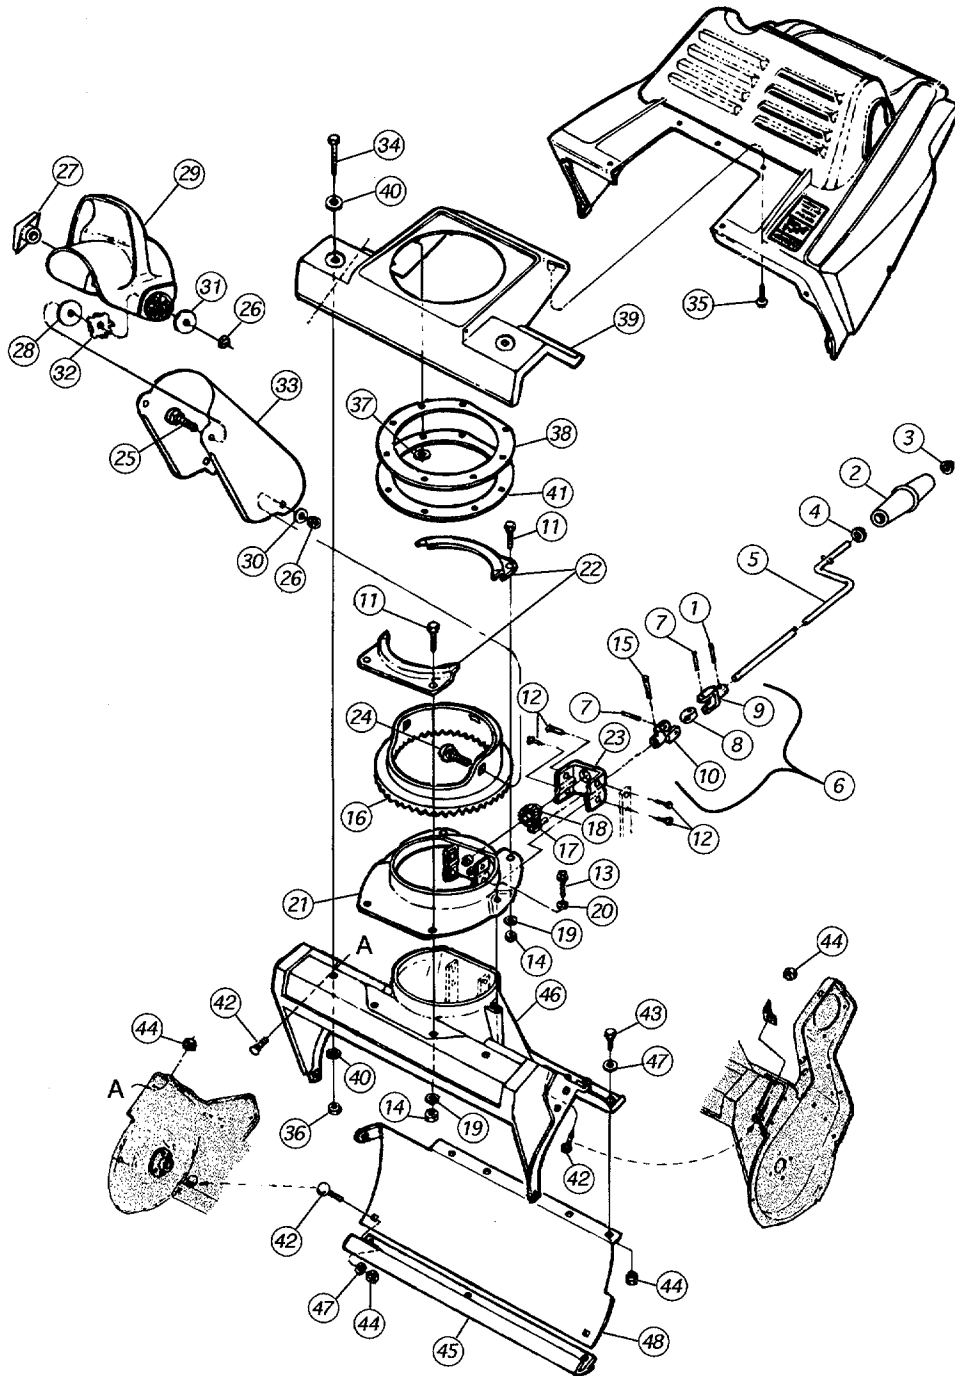

Models 262 and E262

Models 262 and E262

AUGER HOUSING AND CHUTE GROUP

REF. NO.	PART NO.	CODE	DESCRIPTION	QTY.	REF. NO.	PART NO.	CODE	DESCRIPTION	QTY.
1	715-0138		Pin, Roll: 1/8 x .63	1	28	731-1733		Rubber Washer: .50 X 1.50 X .08	1
2	720-0201A		Chute Rotating Knob	1				Chute Deflector (Black)	1
3	726-0100		Push Cap	1	29	731-1720		Chute Deflector (Green)	1
4	736-0117		Flat Washer	1		731-1756		Flat Washer	3
5	747-0624		Chute Crank	1	30	736-0275		Flat Washer	2
6	631-0045		U-Joint Assembly	1	31	736-0430		Washer, Octagon	2
7	715-0164		Pin, Roll: 5/32 x .88	2	32	784-0363		Lower Chute	2
8	731-1729		Connector, U-Joint	1	33	784-0364		Hex Screw: 1/4-20 X .75 Gr 5	2
9	731-1730		Clevis, Rear U-Joint	1	34	710-3015		Tap Screw	5
10	731-1731		Clevis, Front U-Joint	1				Sems Nut: 1/4-20	2
11	710-3015		Hex Screw: 1/4-20 x .75 Gr 5	4	35	710-1003		Nut, Push On	8
12	710-1005		Hex Screw: 1/4 x .50	4	36	712-0271		Chute Gasket	1
13	710-1328		Hex Screw	2	37	726-0343		Chute Base Cover (Gray)	1
14	712-0271		Sems Nut: 1/4-20	4	38	731-1723		Chute Base Cover (Black)	1
15	714-0470		Cotter Pin: 1/8 dia x 1.25	1	39	731-1759		Chute Base Cover (Green)	1
16	731-1724		Chute Base: Black	1		731-1724		Flat Washer	4
17	731-1725		Gear, Drive	1	40	736-0173		Retainer, Gasket	1
18	731-1726		Gear, Idler	1	41	784-0365		Carriage Bolt: 1/4-20 X .75	4
19	736-0173		Flat Washer	4	42	710-0703		Hex Screw: 1/4-20 x .75 Gr 5	5
20	736-0400		Flat Washer	2	43	710-3015		Sems Nut: 1/4-20	9
21	784-0353		Plate, Chute Base	1				Shave Plate	1
22	784-0366		Retainer, Chute Base	2	44	712-0271		Auger Housing (Gray)	1
23	784-0367		Mounting Bracket	1	45	731-1728		Auger Housing (Black)	1
24	710-0260		Carriage Bolt	3	46	731-1762		Auger Housing (Green)	1
25	710-0276		Carriage Screw: 5/16-18 X 1.0	2		731-1727		Flat Washer	7
26	712-0429		Hex Lock Nut: 5/16-18	4	47	736-0463		Lower Auger Housing	1
27	720-0284		Knob Assembly	1	48	784-0354