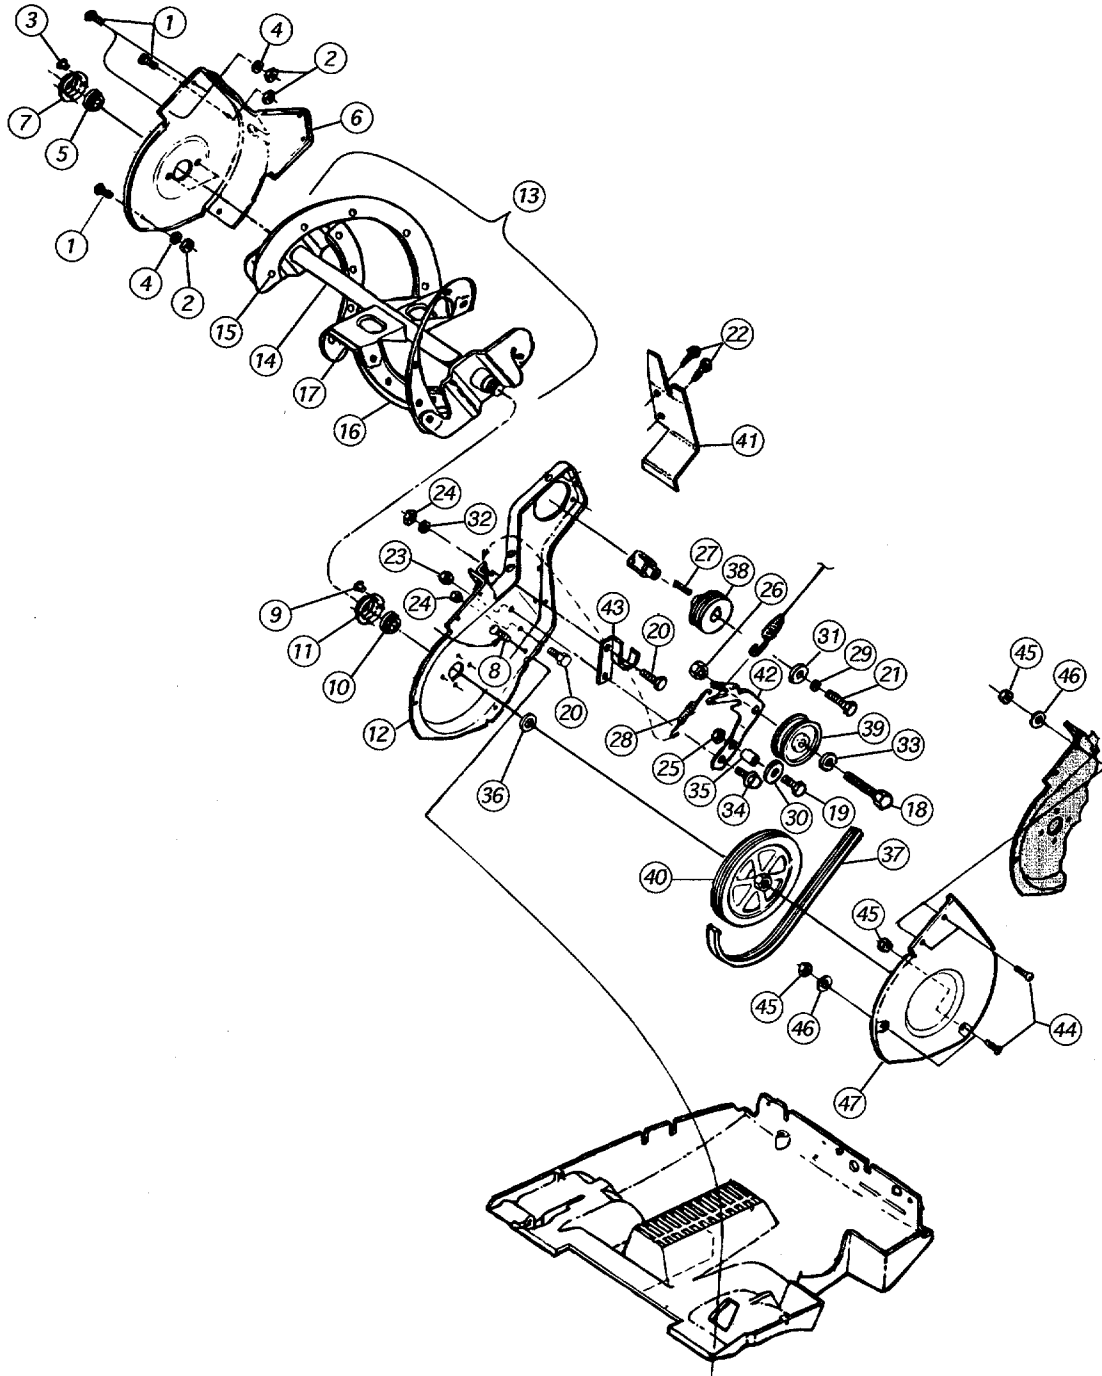

Models 262 and E262

Models 262 and E262

AUGER AND DRIVE GROUP

REF. NO.	PART NO.	CODE	DESCRIPTION	QTY.	REF. NO.	PART NO.	CODE	DESCRIPTION	QTY.
1	710-0473		Truss Machine Screw	4	25	712-0291		Lock Nut: 1/4 - 20	1
2	712-0121		Hex Nut	4	26	712-0431		Flanged Lock Nut	1
3	728-0145		Rivet	4	27	714-0105		Key	1
4	736-0400		Flat Washer	3	28	732-0691		Extension Spring	1
5	741-0976		Ball Bearing, Auger Axle	1	29	736-0119		Lock Washer	1
6	784-0355		Frame, RH	1	30	736-0123		Flat Washer: .344 ID X 1.12 OD	1
7	784-0357		Retainer Bearing	1	31	736-0262		Flat Washer: .385 ID X .87 OD X .092	1
8	710-0258		Hex Screw: 1/4 - 20 X .625 Gr 2	1	32	736-0463		Flat Washer: .25 ID X .62 OD	1
9	728-0145		Rivet .252 Dia X .31	4	33	736-3050		Flat Washer: .406 ID X .81 OD X .051	1
10	741-0976		Ball Bearing, Auger Axle	1	34	738-0961		Shoulder Screw	1
11	784-0357		Retainer Bearing	1	35	750-1045		Spacer, Brake Belt	1
12	784-0359		Frame, LH	1	36	750-1046		Spacer, Auger Pulley	1
13	684-0087		Auger Assembly, Complete	1	37	754-0452		Belt, Auger Drive	1
14	684-0085		Auger Assembly, Weld.	1	38	756-0652		Engine Pulley	1
15	728-0197		Rivet, Truss	30	39	756-0653		Idler Pulley	1
16	731-1716		Auger Blade	4	40	756-0654		Auger Pulley	1
17	731-1717		Auger Pedal	2	41	784-0356		Shield, Bolt	1
18	710-0520		Hex Screw: 3/8 - 16 X 1.50 Gr 5	1	42	784-0358		Idler Arm	1
19	710-0597		Hex Screw: 1/4 - 20 X 1.0 Gr 5	1	43	784-0362		Bracket, Belt	1
20	710-3015		Hex Screw: 1/4 - 20 X .75 Gr 5	2	44	710-0425		Machine Screw #10 - 24 X .62	4
21	710-1245		Hex Screw: 5/16 - 24 X .88 Gr 2	1	45	712-0121		Hex Nut	4
22	710-1335		Hex Screw	2	46	736-0400		Flat Washer: .218 ID X .62 OD X .063	3
23	712-0265		Sems Nut: 5/16 - 18	1	47	784-0360		Belt Guard	1
24	712-0271		Sems Nut: 1/4 - 20	2