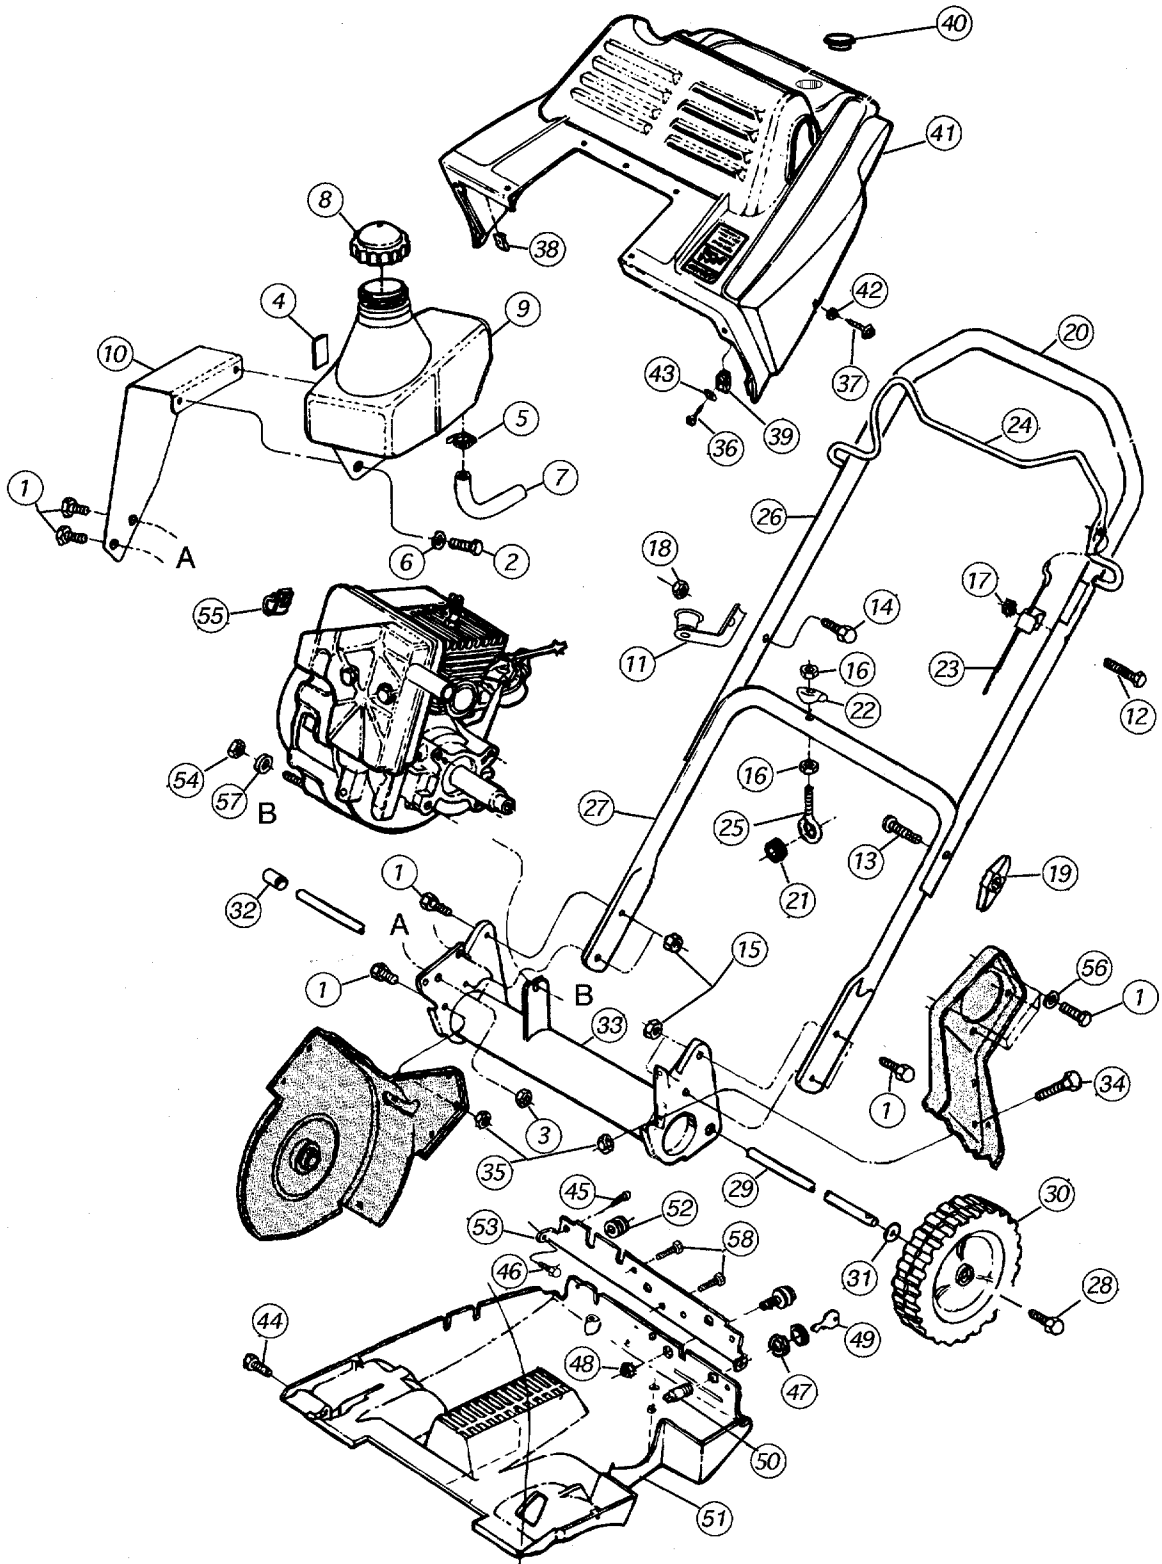

Models 262 and E262

FRAME AND HANDLE GROUP

REF. NO.	PART NO.	CODE	DESCRIPTION	QTY.	REF. NO.	PART NO.	CODE	DESCRIPTION	QTY.
1	710-0118		Hex Screw: 5/16 - 18 x .75 Gr 2	11	33	684-0086		Frame Assembly	1
2	710-0896		Hex Screw: 1/4 - 14 x .625	2	34	710-1088		Hex Cap Screw: 5/16 - 18 x 1.00	1
3	712-0265		Sems Nut	2	35	712-0265		Sems Nut	2
4	722-0157		Foam Strip	1	36	710-1329		Hex Screw	2
5	726-0205		Hose Clamp 1/2" OD	2	37	710-1339		Ab Screw	2
6	736-0173		Flat Washer	2	38	726-0342		Retainer Clip, U-Style	2
7	751-0535-12		Hose, Fuel Line	12	39	726-0344		U Nut	2
8	751-0634		Fuel Tank Cap	1	40	731-0732		Snap-In Plug	1
9	751-0635		Fuel Tank	1	41	731-1748		Upper Engine Cover (Gray)	1
10	784-0368		Support Bracket	1		731-1754		Upper Engine Cover (Orange)	1
11	684-0089		Bracket Assembly, Rope Guide	1		731-1750		Upper Engine Cover (Yellow)	1
12	710-0501		Hex Screw: 1/4 - 20 x 2.0 Gr 5	1	42	736-0173		Flat Washer	2
13	710-1174		Carriage Bolt: 5/16 - 18 x 2.0 Lg. Carved	2	43	736-0400		Flat Washer	2
14	710-1270		Oval C-Sunk Screw	1	44	710-0258		Hex Screw: 1/4 - 20 x .625	1
15	712-0265		Sems Nut	4	45	710-1334		Tap Screw: 10 - 24 x .75	1
16	712-0267		Hex Nut: 5/16 - 18	2	46	710-1335		Tap Screw: 10 - 25 x .75	2
17	712-0271		Sems Nut 1/4 - 20	1	47	712-0252		Jam Nut: 5/8 - 32 x .12	1
18	712-0324		Top Lock Nut 1/4 - 20	1	48	712-0271		Sems Nut 1/4 - 20	1
19	720-0284		Knob Assembly	2	49	725-0201		Ignition Key	1
20	720-0296		Foam Grip, Handle	1	50	725-3232		Key Switch	1
21	735-0234		Grommet: .44 ID x .94 OD x .50	1	51	731-1747		Lower Engine Cover (Gray)	1
22	736-0451		Side Lock Washer	1		731-1753		Lower Engine Cover (Orange)	1
23	746-0934		Drive Cable, Auger	1		731-1749		Lower Engine Cover (Yellow)	1
24	747-0942		Auger Bail, Drive Dipped	1	52	750-1049		Grommet: .280 x .750 x .40	1
25	747-0943		Eye Bolt 5/16 - 18	1	53	784-0361		Control Panel	1
26	749-0994		Upper Handle	1	54	712-0265		Sems Nut 5/16 - 18	1
27	749-0995		Lower Handle	1	55	726-0152		Mounting Clamp	1
28	710-0773		Tap Screw: 3/8 - 16 x .5	2	56	736-0119		Lock Washer	4
29	711-1123		Axle, Tube	1	57	736-0275		Flat Washer	1
30	734-1797		Wheel Assembly (Gray)	2	58	710-1003		Tap Screw (Electric Start Models Only)	2
31	736-0108		Wheel Assembly (Yellow)	2				Cord Assembly (Electric Start Models Only)	2
32	750-1069		Flat washer: .510 ID x .75 OD x .03 Spacer	1	59	629-0236		Not Shown)	1