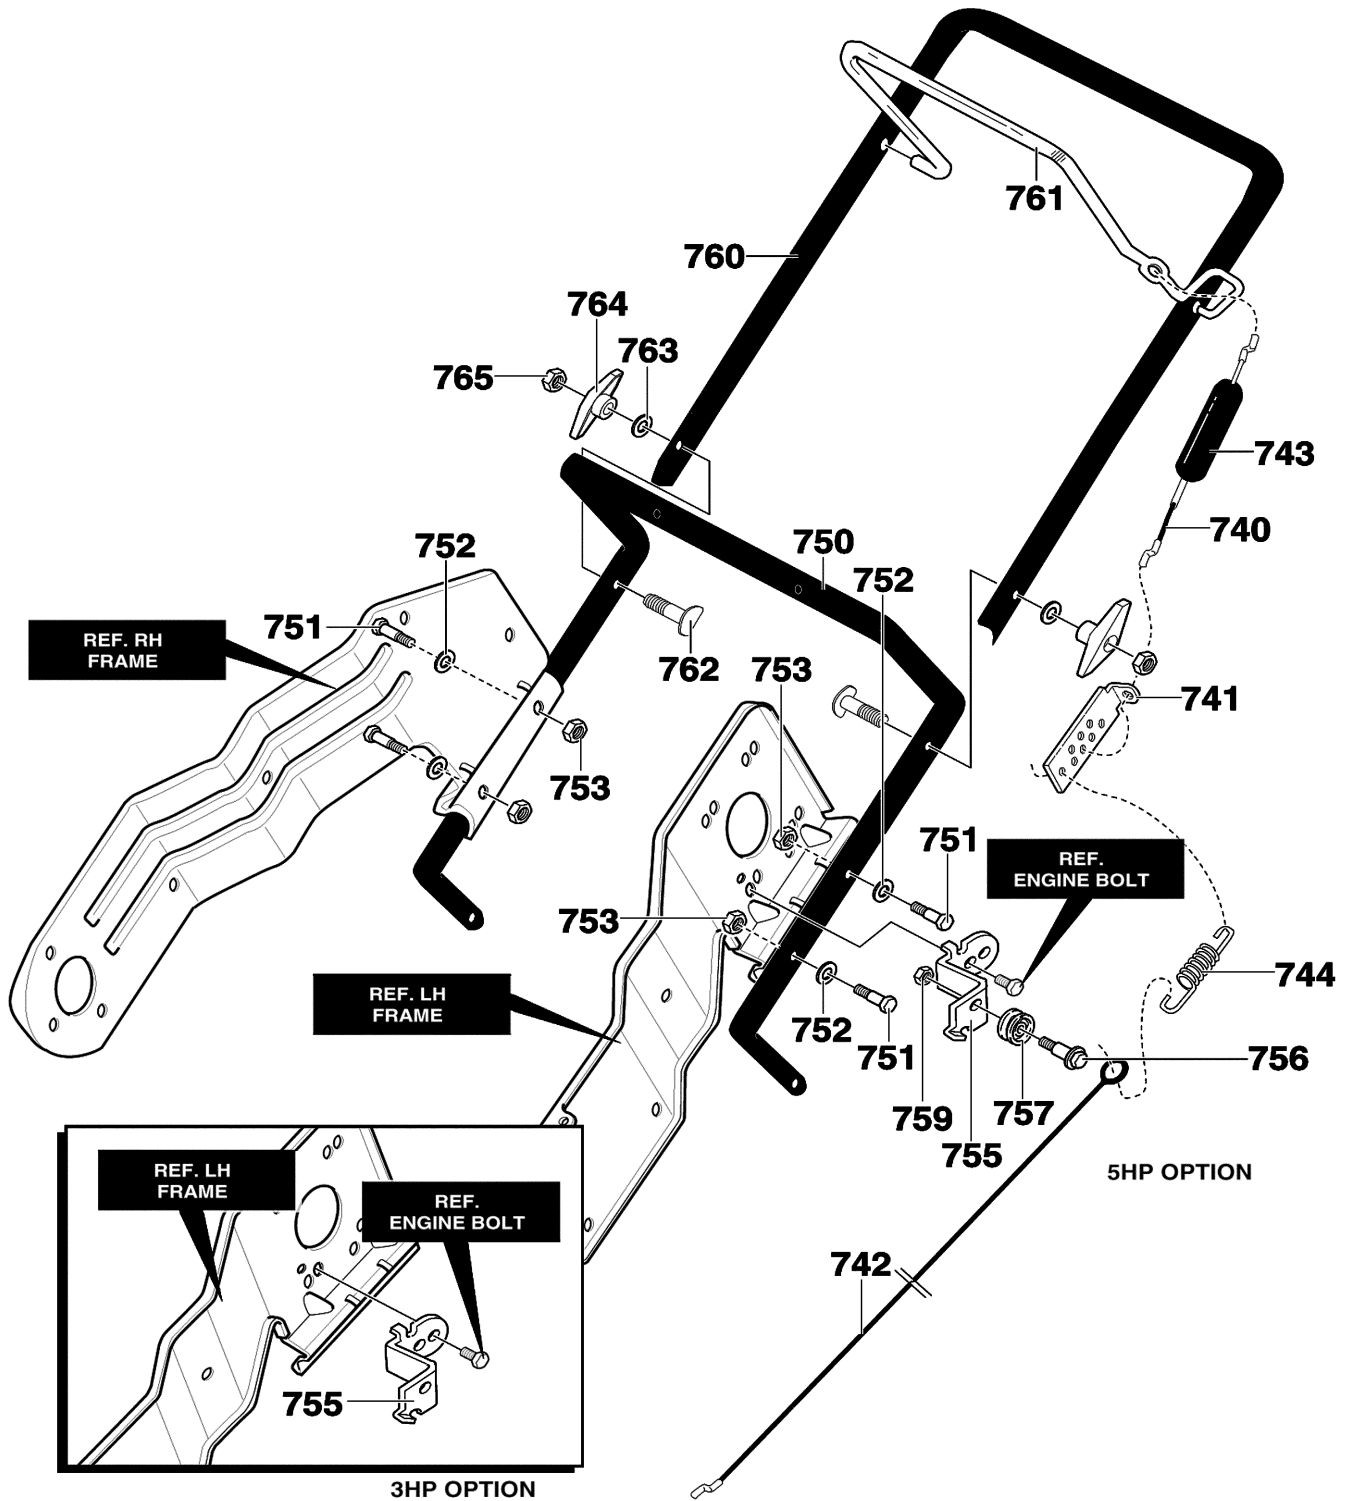

342519E

Key No.	Part No.	Description
10	-----	ENGINE
11	180077	SCREW, 5/16-18 X.75
12	018x16	WASHER
14	71071	WASHER, FLAT
25	313440	GUIDE, BELT
28	710312	SCREW
33	339017	SPRING, IDLER BRAKE
40	1501013	ASSY, IDLER BRAKE ARM
41	333594	BOLT
42	71391	NUT, 5/16-18
45	48924	PULLEY, IDLER
46	45892	BOLT, CARRIAGE
47	590	NUT
70	338849	PULLEY, ENGINE
71	25840	WASHER, BELLEVILLE
72	181595	SCREW, 5/16-24X.75
73	018x16	WASHER, SPLTLK
75	37x132	BELT V 3L 34.8"
--	F-031022C	OPERATOR'S MANUAL

MODEL 620301x4NB

REPAIR PARTS DISCHARGE CHUTE

313939

Key No.	Part No.	Description
580	314239	RING, CHUTE
581	711752	SCREW, #10X.50
582	577021	GUIDE, CHUTE
590	334234	CHUTE, LOWER
591	313686	SCREW 1/4-20X.50
592	15x143	NUT, 1/4-2 YZ
600	325847	CHUTE, UPPER
601	308931	WIRE, HINGE
602	302843	BOLT, CARRIAGE 5/16-18X1.25
603	71071	WASHER, FLAT .349X.69X.066
604	57171	KNOB, T
605	71037	NUT, HEX 5/16-18
606	578088	SCREW, 5/16-18X.75
607	71071	WASHER, FLAT .349X.69X.066
608	71391	NUT, HEX 5/16-18

334309

Key No.	Part No.	Description
650	313678	AXLE SHAFT
651	583409	WASHER, FLAT .391X1.00X1.25
660	760713	TIRE & RIM
661	583409	WASHER, FLAT .391X1.00X.125
662	577598	RING, RET E

Key No.	Part No.	Description
740	760774	CABLE, UPPER
741	313441	BRACKET, CABLE ADJ
742	760773	CABLE, LOWER CONTROL
743	308146	BOOT, CLUTCH SPRING
744	313471	SPRING, EXTENSION
750	313487E701	HANDLE, LOWER
751	313674	SCREW, 1/4-20X1.25
752	71067	WASHER, FLAT
753	73826	NUT, 1/4-20
755	761486E701	BRACKET, CABLE
756	712234	BOLT
757	39298	PULLEY
759	15x143	NUT, 1/4-20 YZ
760	313489E701	UPPER HANDLE
761	313308E701	BAIL, CONTROL
762	337584	BOLT
763	311936	WASHER, FORM
764	57171	KNOB, T 3.00 WD
765	71037	NUT, 5/16-18