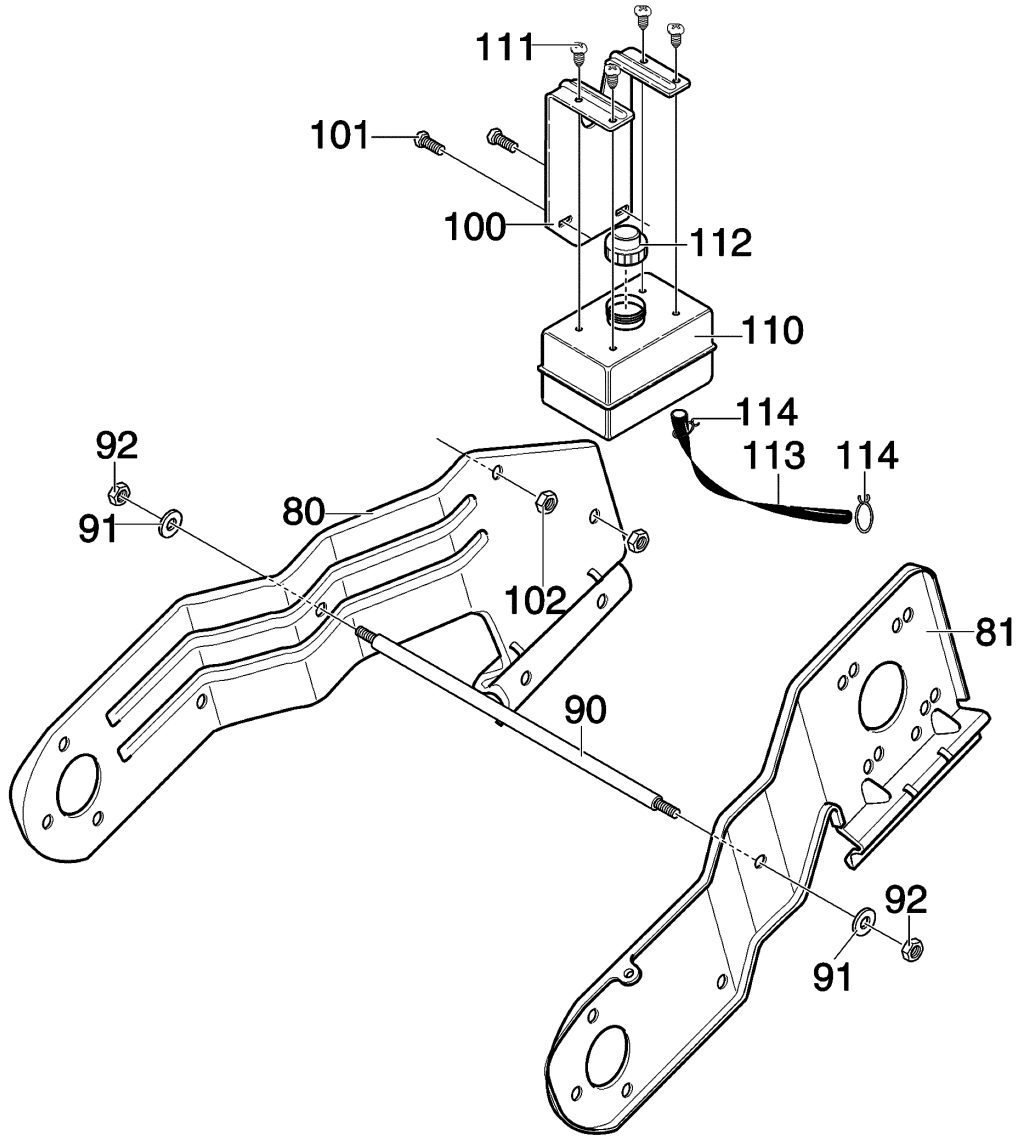

342519E

Key No.	Part No.	Description
10	-----	ENGINE
11	180077	SCREW, 5/16-18 X.75
12	018x16	WASHER
14	71071	WASHER, FLAT
25	313440	GUIDE, BELT
28	710312	SCREW
33	339017	SPRING, IDLER BRAKE
40	1501013	ASSY, IDLER BRAKE ARM
41	333594	BOLT
42	71391	NUT, 5/16-18
45	48924	PULLEY, IDLER
46	45892	BOLT, CARRIAGE
47	590	NUT
70	338849	PULLEY, ENGINE
71	25840	WASHER, BELLEVILLE
72	181595	SCREW, 5/16-24X.75
73	018x16	WASHER, SPLTLK
75	37x132	BELT V 3L 34.8"
--	F-031022C	OPERATOR'S MANUAL

342516

Key No.	Part No.	Description
80	760272E701	FRAME SIDE SUPPORT RH
81	760271E701	FRAME SIDE SUPPORT LH
90	760169	ROD, SUPPORT
91	71063	WASHER, HVSPTLK
92	71044	NUT, 3/8-16 REGHEX
100	578093E701	BRACKET, GAS TANK
101	302628	SCREW, 1/4-20X.75
102	15x143	NUT, 1/4-20 YZ
110	55381	TANK, FUEL
111	313681	SCREW, 1/4-14X.88 WAHHTAP
112	1257	CAP, GAS-RED
113	327290	TUBING 11.50 IN.
114	323387	CLAMP, FUEL LINE

MODEL 620301x4NB

REPAIR PARTS TOP COVER ASSEMBLY

Key No.	Part No.	Description
120	302265	COVER, BOTTOM
121	313674	SCREW, 1/4-20X1.25
122	71067	WASHER, FLAT .281X.63X.065
124	15x143	NUT, 1/4-20 YZ
126	326212	COVER, CARB
127	313685	SCREW, 1/4-14X.75
128	578109	NUT, 1/4-10 SPEED J TYPE
130	57587	GROMMET & WASHER, ROPE GUIDE
131	333643	KNOB, STAND TEE
140	56992	SWITCH, IGNITION
141	313683	WASHER
142	300193	NUT, 5/8-32 ACC
143	49643	2 KEYS & RING
145	54601	PRIMER, ENGINE
146	1259	HOSE, PRIMER
147	271172	KEPS NUT, 1/4-20
150	57036	COVER, BELT
151	12342	SCREW, 10-24X.50
152	312300	NUT, #10-24
153	313686	SCREW, 1/4-20X.50
154	71067	WASHER, FLAT .281X.63X.065
155	578107	NUT, 1/4-20 TINN
157	313685	SCREW, 1/4-14X.75
158	71067	WASHER, FLAT .281X.63X.065
159	578109	NUT, 1/4-20 SPEED J TYPE
170	331099	COVER, TOP
171	313685	SCREW, 1/4-14X.75
172	71067	WASHER, FLAT .281X.63X.065
173	578109	NUT, 1/4-10 SPEED J TYPE
174	55379	SEAL, FOAM
175	55380	SEAL, STRIP CHUTE & GAS SEAL