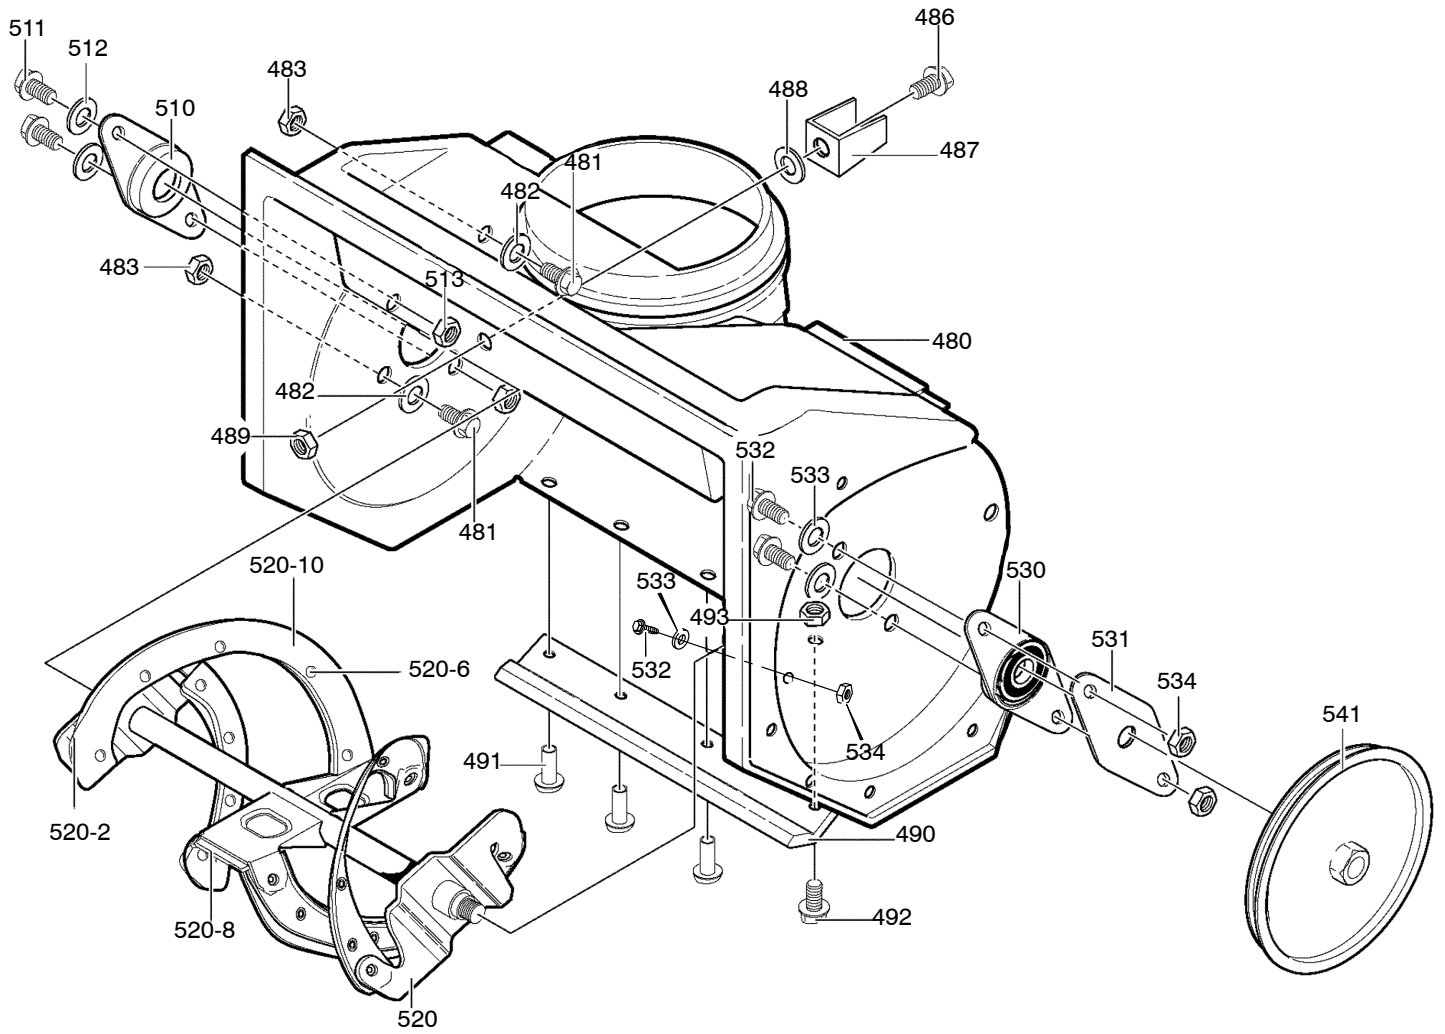

342519E

Key No.	Part No.	Description
10	-----	ENGINE
11	180077	SCREW, 5/16-18 X.75
12	018x16	WASHER
14	71071	WASHER, FLAT
25	313440	GUIDE, BELT
28	710312	SCREW
33	339017	SPRING, IDLER BRAKE
40	1501013	ASSY, IDLER BRAKE ARM
41	333594	BOLT
42	71391	NUT, 5/16-18
45	48924	PULLEY, IDLER
46	45892	BOLT, CARRIAGE
47	590	NUT
70	338849	PULLEY, ENGINE
71	25840	WASHER, BELLEVILLE
72	181595	SCREW, 5/16-24X.75
73	018x16	WASHER, SPLTLK
75	37x132	BELT V 3L 34.8"
--	F-031022C	OPERATOR'S MANUAL

342516

Key No.	Part No.	Description
80	760272E701	FRAME SIDE SUPPORT RH
81	760271E701	FRAME SIDE SUPPORT LH
90	760169	ROD, SUPPORT
91	71063	WASHER, HVSPTLK
92	71044	NUT, 3/8-16 REGHEX
100	578093E701	BRACKET, GAS TANK
101	302628	SCREW, 1/4-20X.75
102	15x143	NUT, 1/4-20 YZ
110	55381	TANK, FUEL
111	313681	SCREW, 1/4-14X.88 WAHHTAP
112	1257	CAP, GAS-RED
113	327290	TUBING 11.50 IN.
114	323387	CLAMP, FUEL LINE

MODEL 620301x4NB

REPAIR PARTS TOP COVER ASSEMBLY

Key No.	Part No.	Description
120	302265	COVER, BOTTOM
121	313674	SCREW, 1/4-20X1.25
122	71067	WASHER, FLAT .281X.63X.065
124	15x143	NUT, 1/4-20 YZ
126	326212	COVER, CARB
127	313685	SCREW, 1/4-14X.75
128	578109	NUT, 1/4-10 SPEED J TYPE
130	57587	GROMMET & WASHER, ROPE GUIDE
131	333643	KNOB, STAND TEE
140	56992	SWITCH, IGNITION
141	313683	WASHER
142	300193	NUT, 5/8-32 ACC
143	49643	2 KEYS & RING
145	54601	PRIMER, ENGINE
146	1259	HOSE, PRIMER
147	271172	KEPS NUT, 1/4-20
150	57036	COVER, BELT
151	12342	SCREW, 10-24X.50
152	312300	NUT, #10-24
153	313686	SCREW, 1/4-20X.50
154	71067	WASHER, FLAT .281X.63X.065
155	578107	NUT, 1/4-20 TINN
157	313685	SCREW, 1/4-14X.75
158	71067	WASHER, FLAT .281X.63X.065
159	578109	NUT, 1/4-20 SPEED J TYPE
170	331099	COVER, TOP
171	313685	SCREW, 1/4-14X.75
172	71067	WASHER, FLAT .281X.63X.065
173	578109	NUT, 1/4-10 SPEED J TYPE
174	55379	SEAL, FOAM
175	55380	SEAL, STRIP CHUTE & GAS SEAL