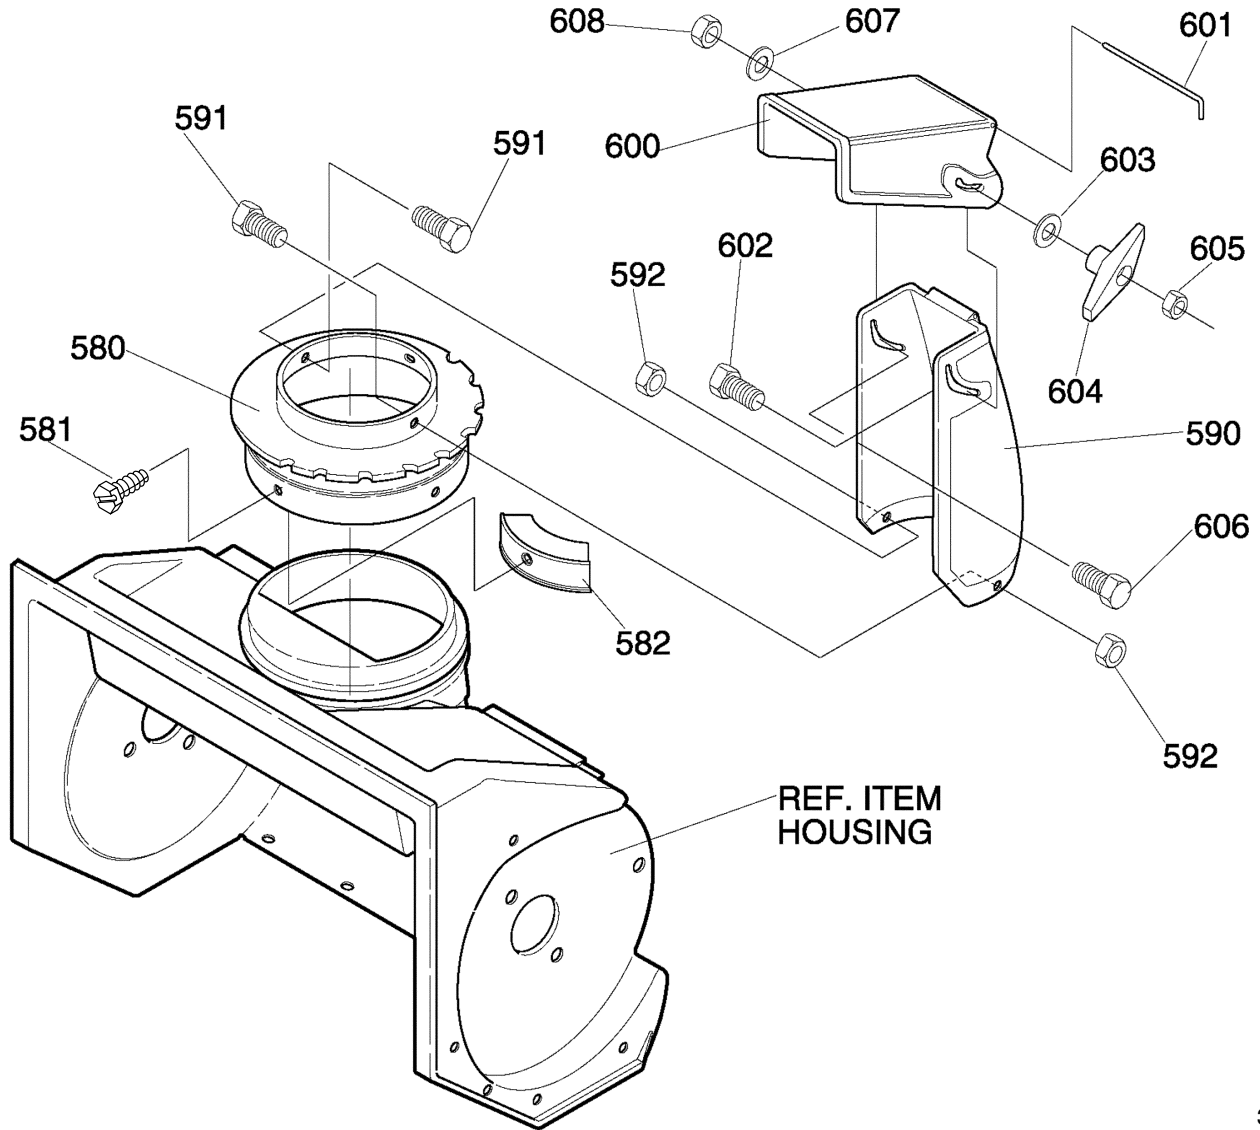

342519E

Key No.	Part No.	Description
10	-----	ENGINE
11	180077	SCREW, 5/16-18 X.75
12	018x16	WASHER
14	71071	WASHER, FLAT
25	313440	GUIDE, BELT
28	710312	SCREW
33	339017	SPRING, IDLER BRAKE
40	1501013	ASSY, IDLER BRAKE ARM
41	333594	BOLT
42	71391	NUT, 5/16-18
45	48924	PULLEY, IDLER
46	45892	BOLT, CARRIAGE
47	590	NUT
70	338849	PULLEY, ENGINE
71	25840	WASHER, BELLEVILLE
72	181595	SCREW, 5/16-24X.75
73	018x16	WASHER, SPLTLK
75	37x132	BELT V 3L 34.8"
--	F-031022C	OPERATOR'S MANUAL

MODEL 620301x4NB

REPAIR PARTS TOP COVER ASSEMBLY

Key No.	Part No.	Description
120	302265	COVER, BOTTOM
121	313674	SCREW, 1/4-20X1.25
122	71067	WASHER, FLAT .281X.63X.065
124	15x143	NUT, 1/4-20 YZ
126	326212	COVER, CARB
127	313685	SCREW, 1/4-14X.75
128	578109	NUT, 1/4-10 SPEED J TYPE
130	57587	GROMMET & WASHER, ROPE GUIDE
131	333643	KNOB, STAND TEE
140	56992	SWITCH, IGNITION
141	313683	WASHER
142	300193	NUT, 5/8-32 ACC
143	49643	2 KEYS & RING
145	54601	PRIMER, ENGINE
146	1259	HOSE, PRIMER
147	271172	KEPS NUT, 1/4-20
150	57036	COVER, BELT
151	12342	SCREW, 10-24X.50
152	312300	NUT, #10-24
153	313686	SCREW, 1/4-20X.50
154	71067	WASHER, FLAT .281X.63X.065
155	578107	NUT, 1/4-20 TINN
157	313685	SCREW, 1/4-14X.75
158	71067	WASHER, FLAT .281X.63X.065
159	578109	NUT, 1/4-20 SPEED J TYPE
170	331099	COVER, TOP
171	313685	SCREW, 1/4-14X.75
172	71067	WASHER, FLAT .281X.63X.065
173	578109	NUT, 1/4-10 SPEED J TYPE
174	55379	SEAL, FOAM
175	55380	SEAL, STRIP CHUTE & GAS SEAL

MODEL 620301x4NB

REPAIR PARTS DISCHARGE CHUTE

313939

Key No.	Part No.	Description
580	314239	RING, CHUTE
581	711752	SCREW, #10X.50
582	577021	GUIDE, CHUTE
590	334234	CHUTE, LOWER
591	313686	SCREW 1/4-20X.50
592	15x143	NUT, 1/4-2 YZ
600	325847	CHUTE, UPPER
601	308931	WIRE, HINGE
602	302843	BOLT, CARRIAGE 5/16-18X1.25
603	71071	WASHER, FLAT .349X.69X.066
604	57171	KNOB, T
605	71037	NUT, HEX 5/16-18
606	578088	SCREW, 5/16-18X.75
607	71071	WASHER, FLAT .349X.69X.066
608	71391	NUT, HEX 5/16-18