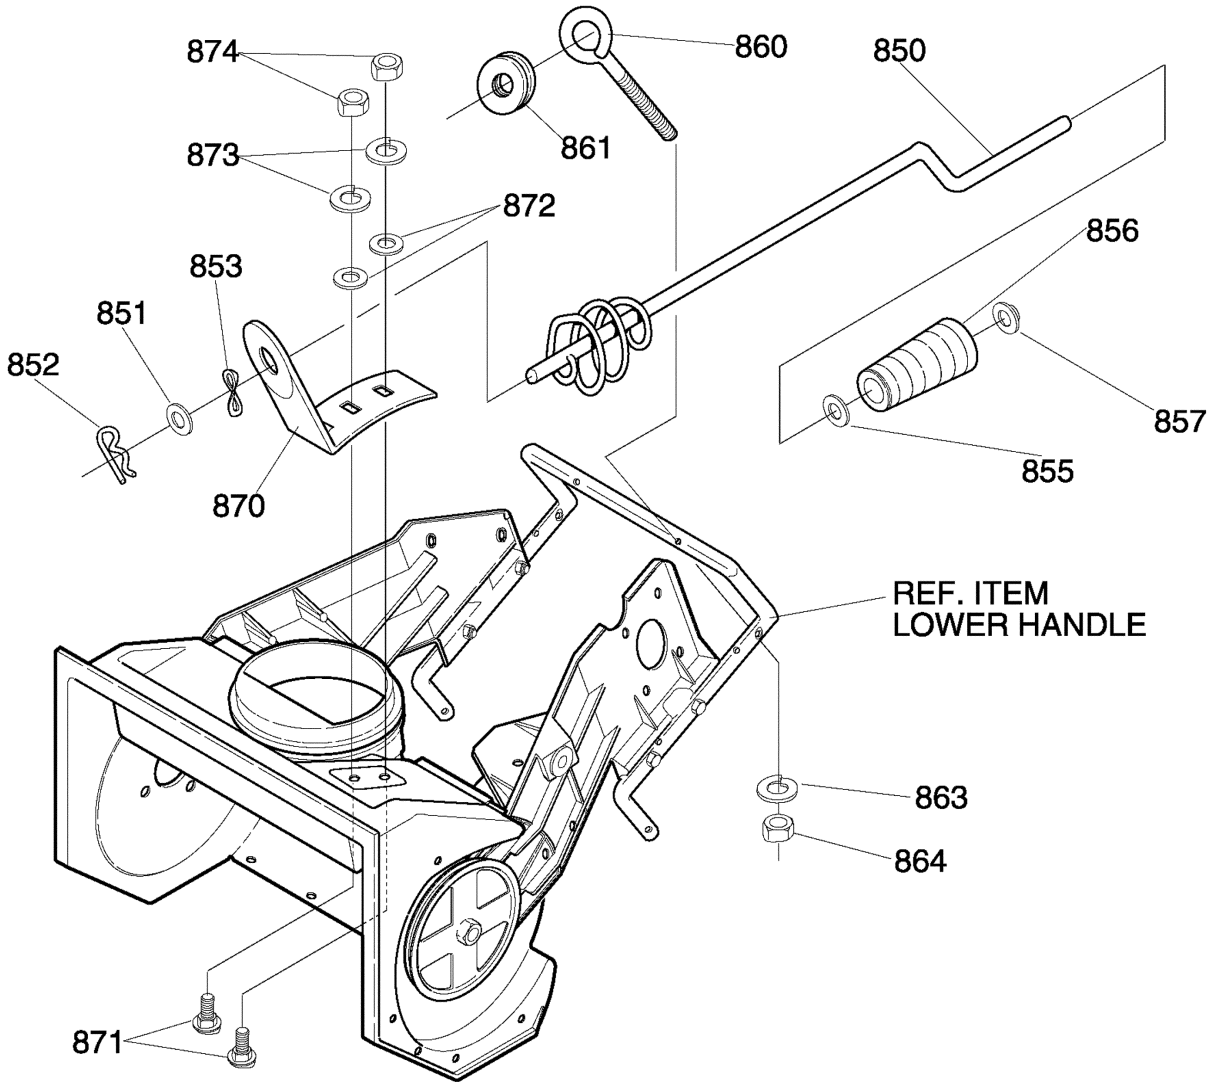

MODEL 620301x4NB

REPAIR PARTS DISCHARGE CHUTE

313939

Key No.	Part No.	Description
580	314239	RING, CHUTE
581	711752	SCREW, #10X.50
582	577021	GUIDE, CHUTE
590	334234	CHUTE, LOWER
591	313686	SCREW 1/4-20X.50
592	15x143	NUT, 1/4-2 YZ
600	325847	CHUTE, UPPER
601	308931	WIRE, HINGE
602	302843	BOLT, CARRIAGE 5/16-18X1.25
603	71071	WASHER, FLAT .349X.69X.066
604	57171	KNOB, T
605	71037	NUT, HEX 5/16-18
606	578088	SCREW, 5/16-18X.75
607	71071	WASHER, FLAT .349X.69X.066
608	71391	NUT, HEX 5/16-18

334309

Key No.	Part No.	Description
650	313678	AXLE SHAFT
651	583409	WASHER, FLAT .391X1.00X1.25
660	760713	TIRE & RIM
661	583409	WASHER, FLAT .391X1.00X.125
662	577598	RING, RET E

Key No.	Part No.	Description
740	760774	CABLE, UPPER
741	313441	BRACKET, CABLE ADJ
742	760773	CABLE, LOWER CONTROL
743	308146	BOOT, CLUTCH SPRING
744	313471	SPRING, EXTENSION
750	313487E701	HANDLE, LOWER
751	313674	SCREW, 1/4-20X1.25
752	71067	WASHER, FLAT
753	73826	NUT, 1/4-20
755	761486E701	BRACKET, CABLE
756	712234	BOLT
757	39298	PULLEY
759	15x143	NUT, 1/4-20 YZ
760	313489E701	UPPER HANDLE
761	313308E701	BAIL, CONTROL
762	337584	BOLT
763	311936	WASHER, FORM
764	57171	KNOB, T 3.00 WD
765	71037	NUT, 5/16-18

MODEL 620301x4NB

REPAIR PARTS CHUTE ROD ASSEMBLY

313942

Key No.	Part No.	Description
850	314996	ROD, ASSY UPPER CHUTE CONTROL
851	71072	WASHER, FLAT .406X.81X.066
852	71082	PIN, COTTER
853	313431	WASHER, CURVED SPRING
855	71072	WASHER, FLAT .406X.81X.066
856	57082	KNOB, SLEEVE
857	331532	NUT, PUSH
860	313712	BOLT, EYE 3/8-16X2.00
861	148	GROMMET, EYE BOLT
863	71062	WASHER
864	71045	NUT, HEX JAM 3/8-16
870	333946E701	BRACKET, CHUTE ROTATE
871	340720	BOLT, CARRIAGE 5/16-18X.75
872	71071	WASHER, FLAT .349X.69X.066
873	71060	WASHER .328X.60X.09
874	71037	NUT, HEX 5/16-18