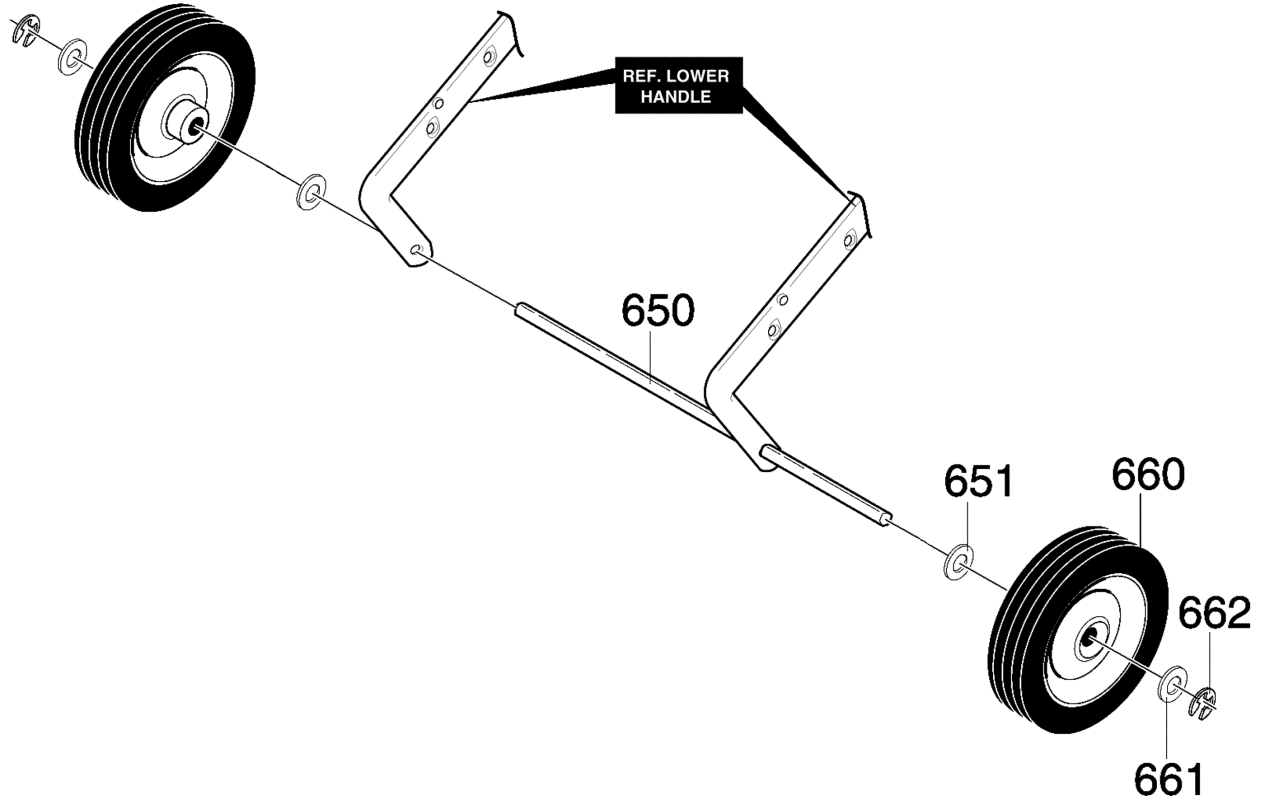

MODEL 620301x4NB

REPAIR PARTS DISCHARGE CHUTE

313939

Key No.	Part No.	Description
580	314239	RING, CHUTE
581	711752	SCREW, #10X.50
582	577021	GUIDE, CHUTE
590	334234	CHUTE, LOWER
591	313686	SCREW 1/4-20X.50
592	15x143	NUT, 1/4-2 YZ
600	325847	CHUTE, UPPER
601	308931	WIRE, HINGE
602	302843	BOLT, CARRIAGE 5/16-18X1.25
603	71071	WASHER, FLAT .349X.69X.066
604	57171	KNOB, T
605	71037	NUT, HEX 5/16-18
606	578088	SCREW, 5/16-18X.75
607	71071	WASHER, FLAT .349X.69X.066
608	71391	NUT, HEX 5/16-18

334309

Key No.	Part No.	Description
650	313678	AXLE SHAFT
651	583409	WASHER, FLAT .391X1.00X1.25
660	760713	TIRE & RIM
661	583409	WASHER, FLAT .391X1.00X.125
662	577598	RING, RET E

Key No.	Part No.	Description
740	760774	CABLE, UPPER
741	313441	BRACKET, CABLE ADJ
742	760773	CABLE, LOWER CONTROL
743	308146	BOOT, CLUTCH SPRING
744	313471	SPRING, EXTENSION
750	313487E701	HANDLE, LOWER
751	313674	SCREW, 1/4-20X1.25
752	71067	WASHER, FLAT
753	73826	NUT, 1/4-20
755	761486E701	BRACKET, CABLE
756	712234	BOLT
757	39298	PULLEY
759	15x143	NUT, 1/4-20 YZ
760	313489E701	UPPER HANDLE
761	313308E701	BAIL, CONTROL
762	337584	BOLT
763	311936	WASHER, FORM
764	57171	KNOB, T 3.00 WD
765	71037	NUT, 5/16-18