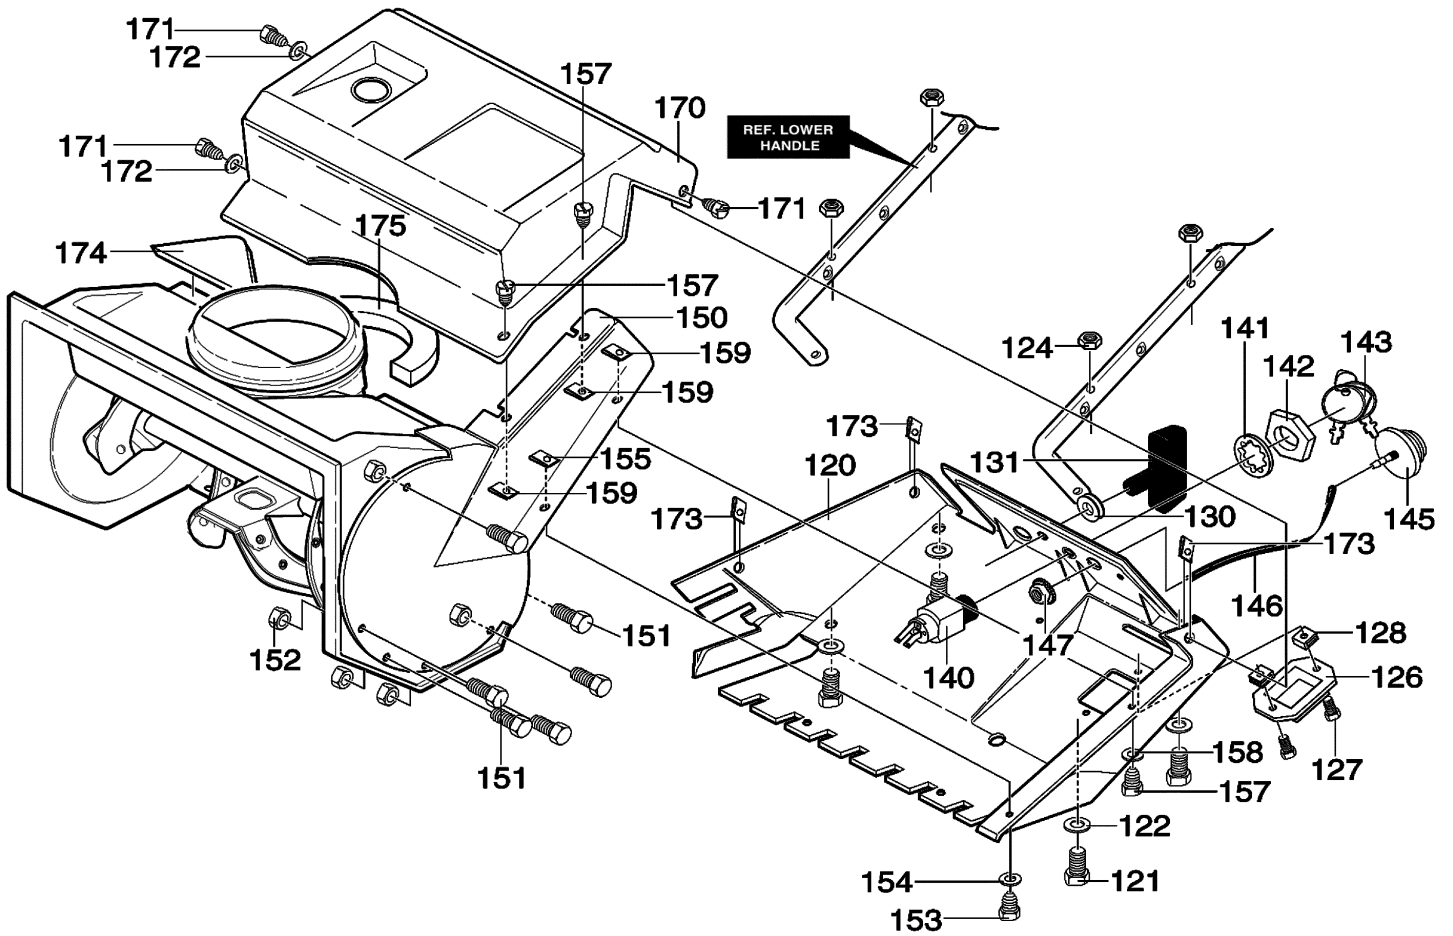

342519E

Key No.	Part No.	Description
10	-----	ENGINE
11	180077	SCREW, 5/16-18 X.75
12	018x16	WASHER
14	71071	WASHER, FLAT
25	313440	GUIDE, BELT
28	710312	SCREW
33	339017	SPRING, IDLER BRAKE
40	1501013	ASSY, IDLER BRAKE ARM
41	333594	BOLT
42	71391	NUT, 5/16-18
45	48924	PULLEY, IDLER
46	45892	BOLT, CARRIAGE
47	590	NUT
70	338849	PULLEY, ENGINE
71	25840	WASHER, BELLEVILLE
72	181595	SCREW, 5/16-24X.75
73	018x16	WASHER, SPLTLK
75	37x132	BELT V 3L 34.8"
--	F-031022C	OPERATOR'S MANUAL

342516

Key No.	Part No.	Description
80	760272E701	FRAME SIDE SUPPORT RH
81	760271E701	FRAME SIDE SUPPORT LH
90	760169	ROD, SUPPORT
91	71063	WASHER, HVSPTLK
92	71044	NUT, 3/8-16 REGHEX
100	578093E701	BRACKET, GAS TANK
101	302628	SCREW, 1/4-20X.75
102	15x143	NUT, 1/4-20 YZ
110	55381	TANK, FUEL
111	313681	SCREW, 1/4-14X.88 WAHHTAP
112	1257	CAP, GAS-RED
113	327290	TUBING 11.50 IN.
114	323387	CLAMP, FUEL LINE

MODEL 620301x4NB

REPAIR PARTS TOP COVER ASSEMBLY

Key No.	Part No.	Description
120	302265	COVER, BOTTOM
121	313674	SCREW, 1/4-20X1.25
122	71067	WASHER, FLAT .281X.63X.065
124	15x143	NUT, 1/4-20 YZ
126	326212	COVER, CARB
127	313685	SCREW, 1/4-14X.75
128	578109	NUT, 1/4-10 SPEED J TYPE
130	57587	GROMMET & WASHER, ROPE GUIDE
131	333643	KNOB, STAND TEE
140	56992	SWITCH, IGNITION
141	313683	WASHER
142	300193	NUT, 5/8-32 ACC
143	49643	2 KEYS & RING
145	54601	PRIMER, ENGINE
146	1259	HOSE, PRIMER
147	271172	KEPS NUT, 1/4-20
150	57036	COVER, BELT
151	12342	SCREW, 10-24X.50
152	312300	NUT, #10-24
153	313686	SCREW, 1/4-20X.50
154	71067	WASHER, FLAT .281X.63X.065
155	578107	NUT, 1/4-20 TINN
157	313685	SCREW, 1/4-14X.75
158	71067	WASHER, FLAT .281X.63X.065
159	578109	NUT, 1/4-20 SPEED J TYPE
170	331099	COVER, TOP
171	313685	SCREW, 1/4-14X.75
172	71067	WASHER, FLAT .281X.63X.065
173	578109	NUT, 1/4-10 SPEED J TYPE
174	55379	SEAL, FOAM
175	55380	SEAL, STRIP CHUTE & GAS SEAL