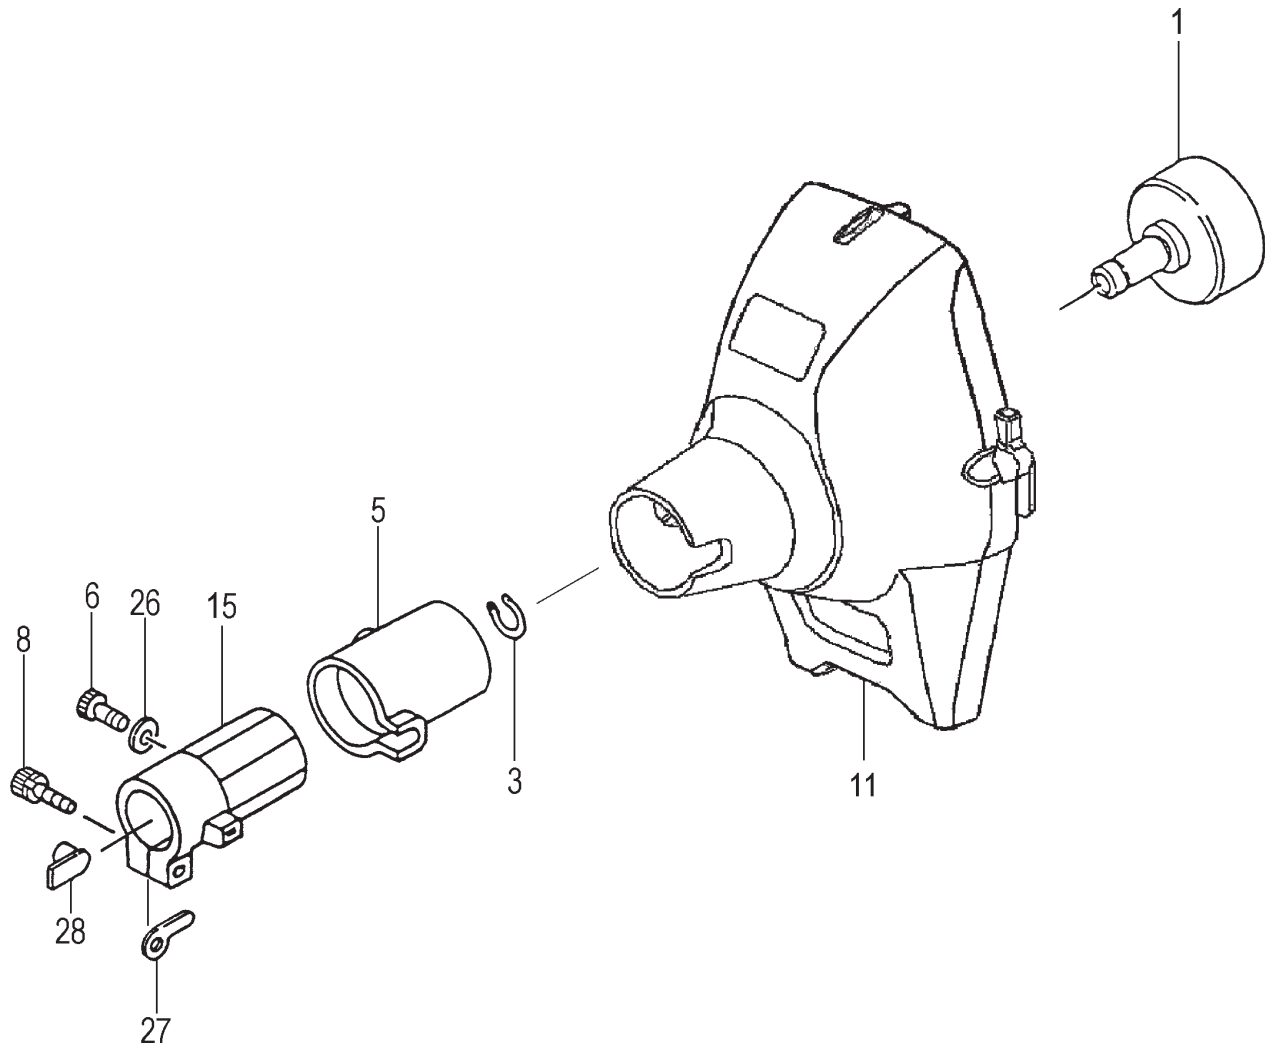

PARTS INFORMATION

TBC-260PF/L

FAN CASE & CLUTCH DRUM • FIGURE 7

ITEM	PART NUMBER	DESCRIPTION	QTY	COMMENTS
7-1	2890307080	DRUM,CLUTCH	1	
7-3	99350012002	RING,STOP,C-12 EX	1	
7-5	5990098021	CUSHION,RUBBER	1	
7-6	99051050163	BOLT,HEX,5X16	1	
7-8	99461050254	BOLT,HEX HOLE,5X25S	1	
7-11	1120304580	CASE,FAN	1	
7-15	3600099620	PIPE HOLDER	1	
7-26	99201050061	WASHER,5	1	
7-27	3243735020	WASHER,GEAR CASE	1	
7-28	3600099020	HOLDER,PIPE	1