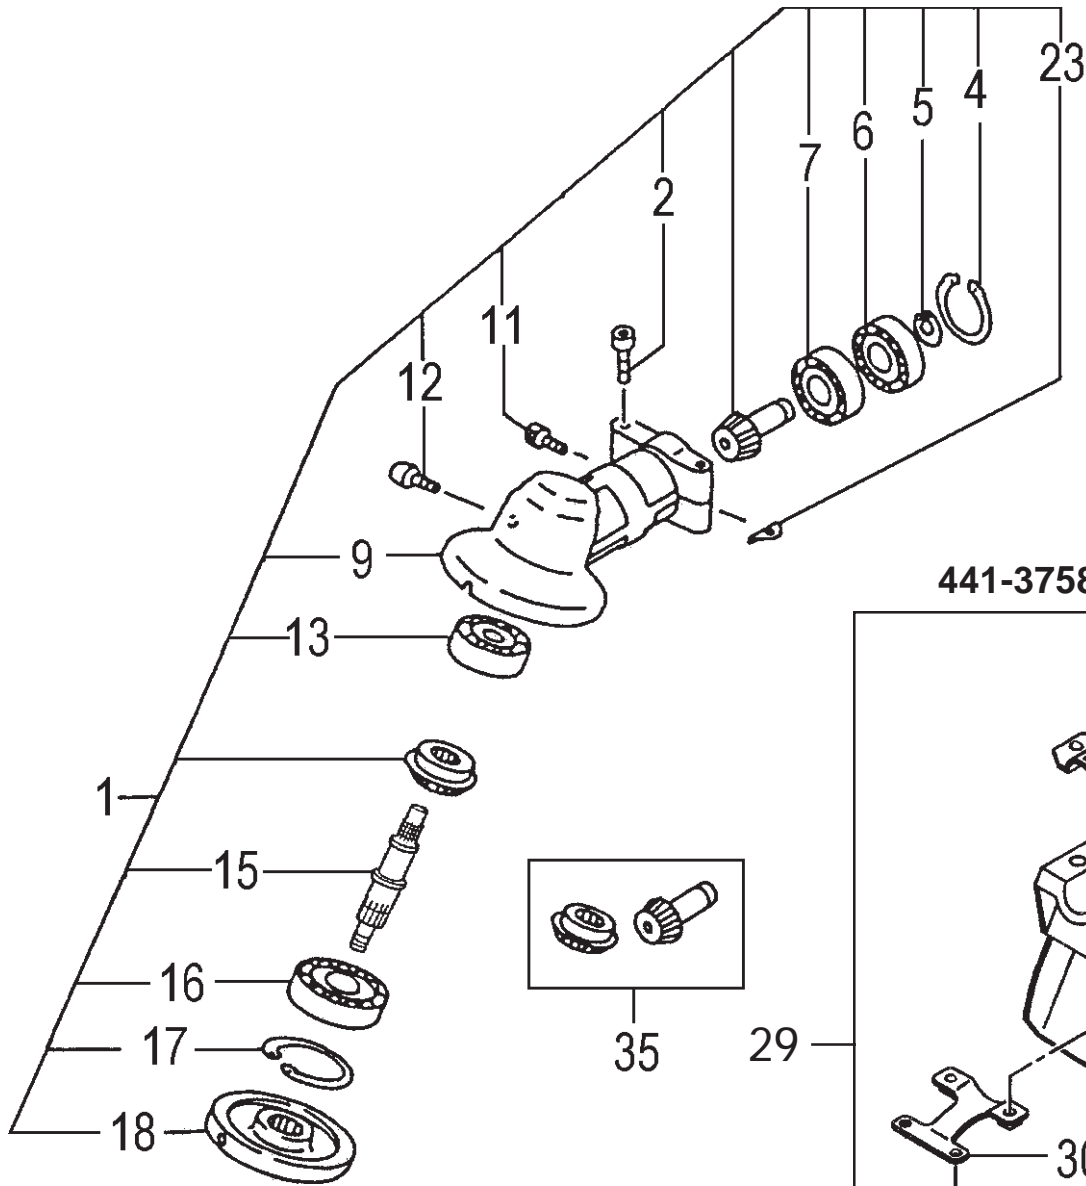

441-37587-00 Guard Kit