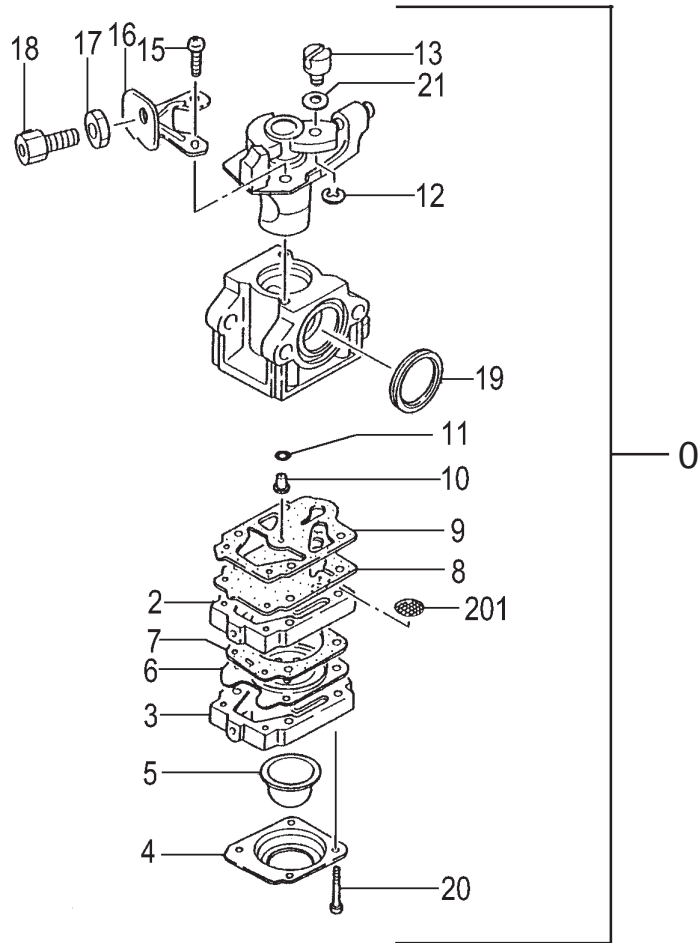

PARTS INFORMATION

TBC-260PF/L

CARBURETOR • FIGURE 6

ITEM	PART NUMBER	DESCRIPTION	QTY	COMMENTS
6-0	4550304590	CARBURETOR SET	1	Includes gasket
6-1	5752515380	BODY,PUMP	1	
6-2	4422515180	PUMP,PRIMING	1	
6-3	4762515120	COVER,DIAPHRAGM	1	
6-4	44725108200	BULB,PRIMING	1	
6-5	~ ~ ~	DIAPHRAGM,METERING	1	Included in Carb Kit #650.25124.90
6-6	~ ~ ~	GASKET,DIAPHRAGM	1	(items not available individually)
6-7	~ ~ ~	DIAPHRAGM,PUMP	1	
6-8	~ ~ ~	GASKET,PUMP	1	
6-9	5992001W38	JET,MAIN LONG #38	1	
6-10	55025100200	O-RING	1	
6-11	48925100200	RING,STOP	1	
6-12	53925120200	SWIVEL	1	
6-13	51425100200	SCREW,THROTTLE SET	2	
6-14	54425164200	STAY,ADJUST,CABLE	1	
6-15	61325100200	R-B 99101060003 NUT,6	1	
6-16	61425137200	ADJUSTER,CABLE	1	
6-17	4310634C200	GASKET,CLEANER	1	
6-18	5482515120	SCREW,SET	4	
6-19	5492516520	WASHER,THRUST	1	
6-20	57825007200	SCREEN,INLET	1