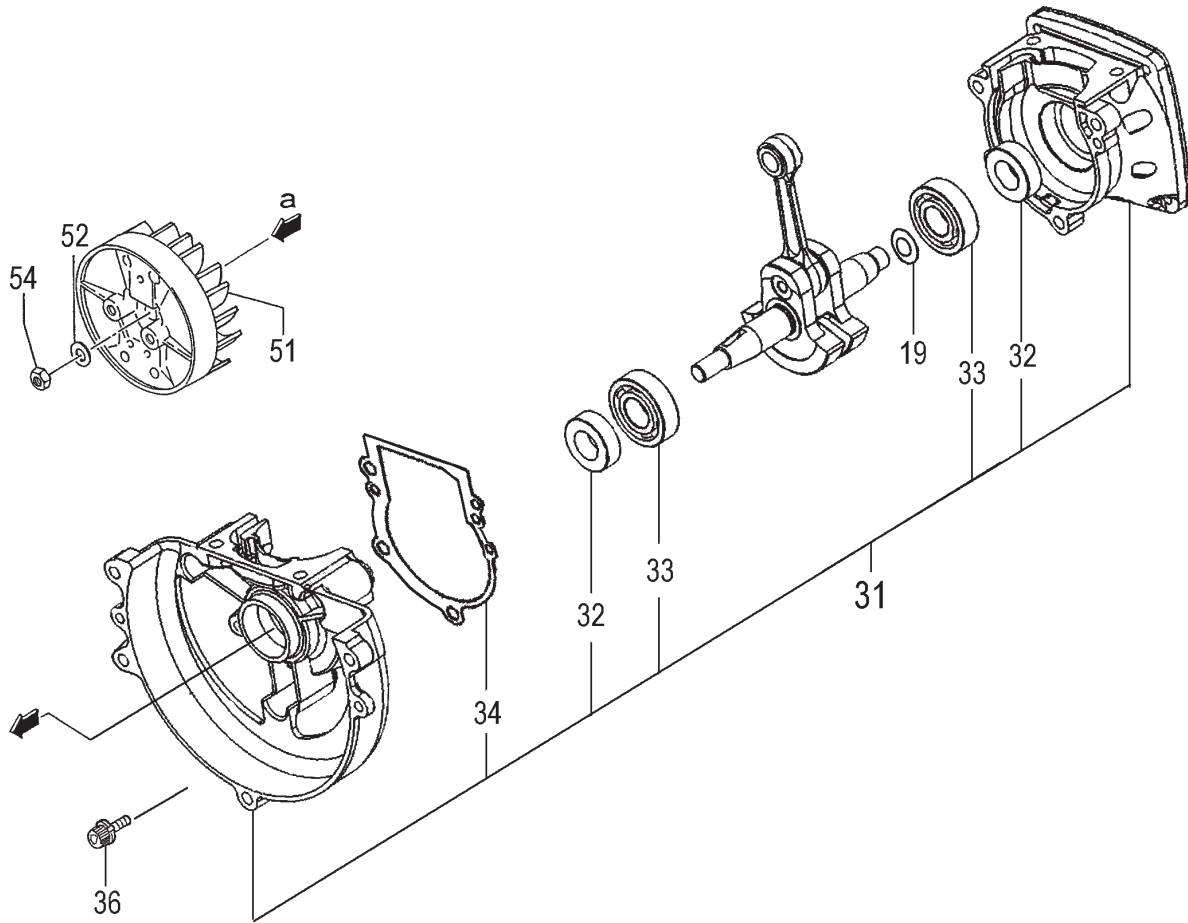

PARTS INFORMATION

TBC-260PF/L

CRANKCASE & FLYWHEEL • FIGURE 2

ITEM	PART NUMBER	DESCRIPTION	QTY	COMMENTS
2-19	33000200230	SHIM,12.2X19X.20	1	Includes bearings, seals and gasket
2-19	33000200240	SHIM,12.2X19X.30	1	
2-31	0720304592	CRANKCASE ASSY	1	
2-32	99966122206	SEAL,OIL,#TC12227	2	
2-33	99961600115	BEARING,BALL,6001 C3	2	
2-34	0900735022	GASKET,CRANKCASE	1	
2-36	99461050164	BOLT,HEX,5X16,S	4	
2-51	1552101281	FLYWHEEL	1	
2-52	99201080011	WASHER,8	1	
2-54	99101080011	NUT,8	1