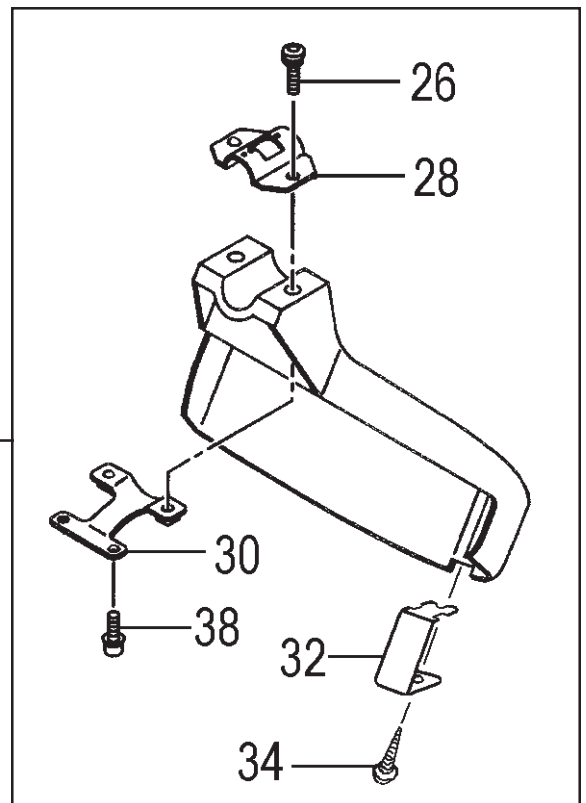

This guard kit is designed to fit all trimmers with 24 or 26mm pipes.
This guard **is not** approved for use with any metal blade.