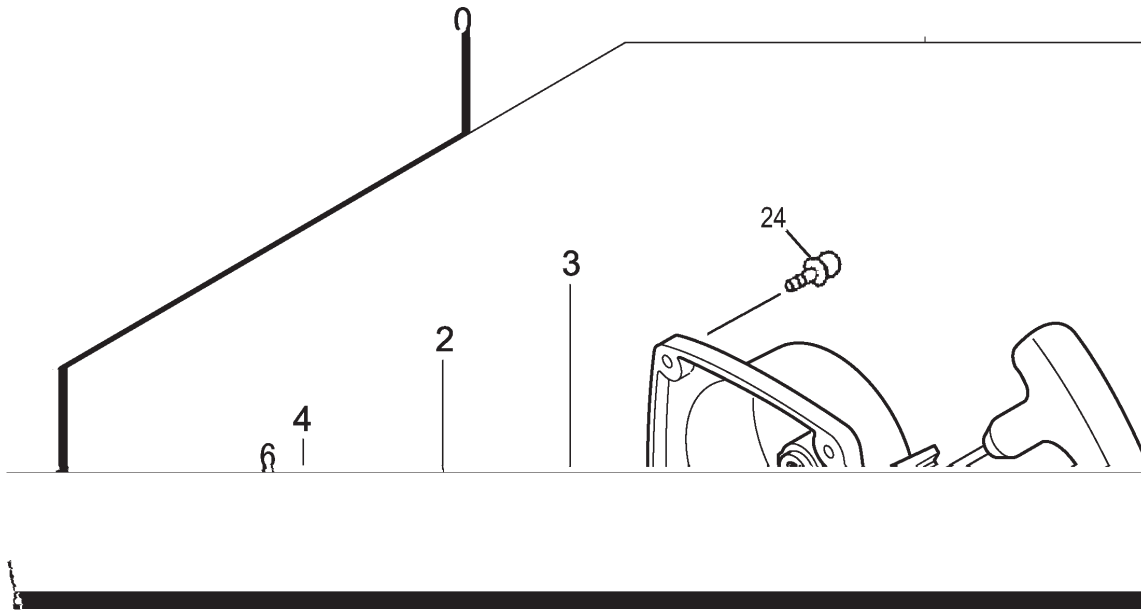

ITEM	PART NUMBER	DESCRIPTION	QTY	COMMENTS
5-0	7620304590	STARTER ASS'Y	1	
5-1	7720304580	BODY,STARTER	1	
5-2	7740304520	PULLEY,STARTER	1	
5-3	7790304520	SPRING,RECOIL	1	
5-4	7770304520	ARM,SWING	1	
5-5	8390304520	SCREW,SET	1	
5-6	7710304520	STAY,PULLEY	1	
5-7	7830304520	ROPE,STARTER	1	
5-8	7850304520	HANDLE,STARTER	1	
5-9	3153334020	NUT,SPECIAL 5MM	1	
5-22	7980304520	PULLEY,STARTER	1	
5-24	99464040185	BOLT,HEX,4x18WS	2