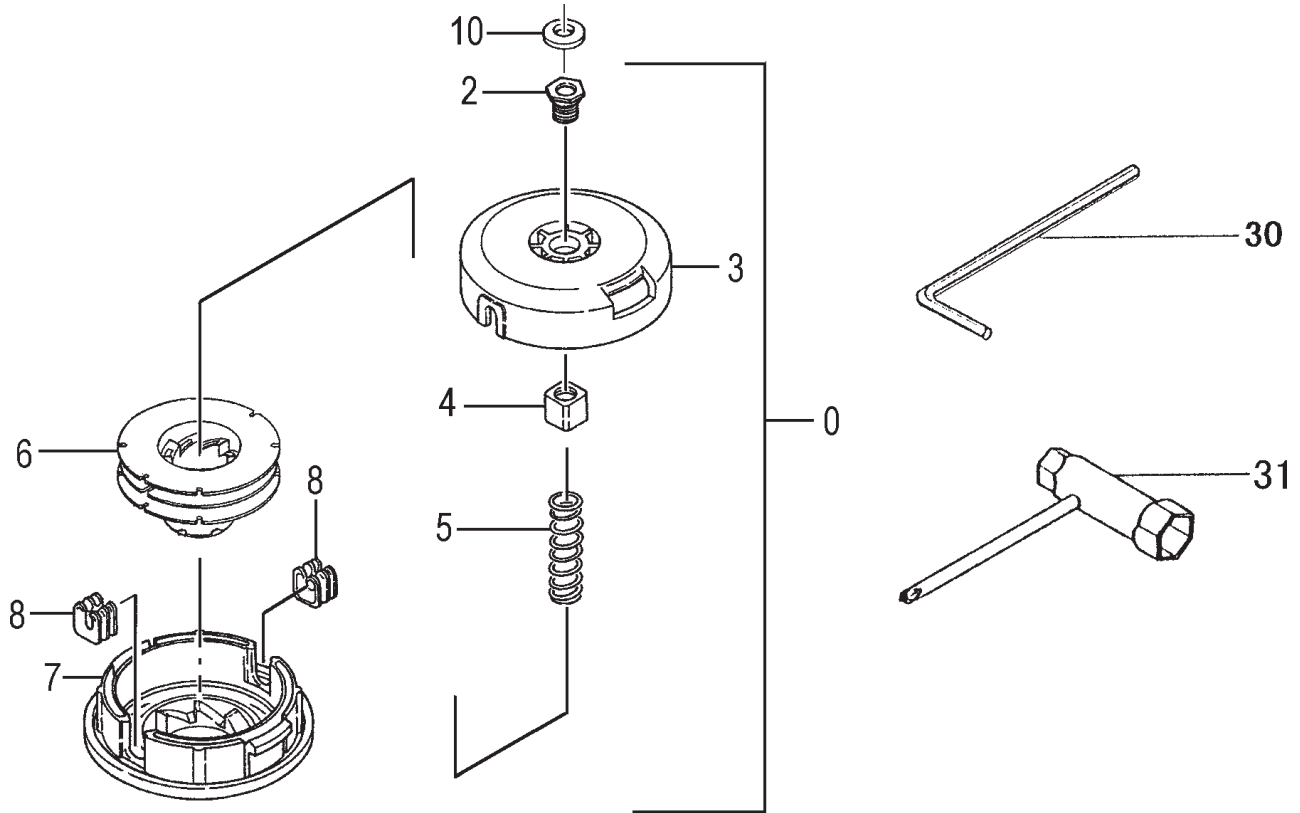

PARTS INFORMATION

TBC-260PF/L

CUTTING HEAD & TOOLS • FIGURE 10

ITEM	PART NUMBER	DESCRIPTION	QTY	COMMENTS
10-0	746451	HEAD,SEMI-AUTO,5"	1	
10-2	3563383B20	ADAPTER,10x1.25 LHF	1	
10-3	7863383020	BODY,CUTTING	1	
10-4	3153383020	NUT,SPECIAL	1	
10-5	7933383020	SPRING,REEL	1	
10-6	7873383020	REEL	1	
10-7	7893383020	CAP,BODY	1	
10-8	7883383020	EYELET	2	
10-10	99201120011	WASHER,12	1	
10-30	81320000200	WRENCH,HEX,4	1	
10-31	8262000080	SPANNER,COMBI,17X19	1