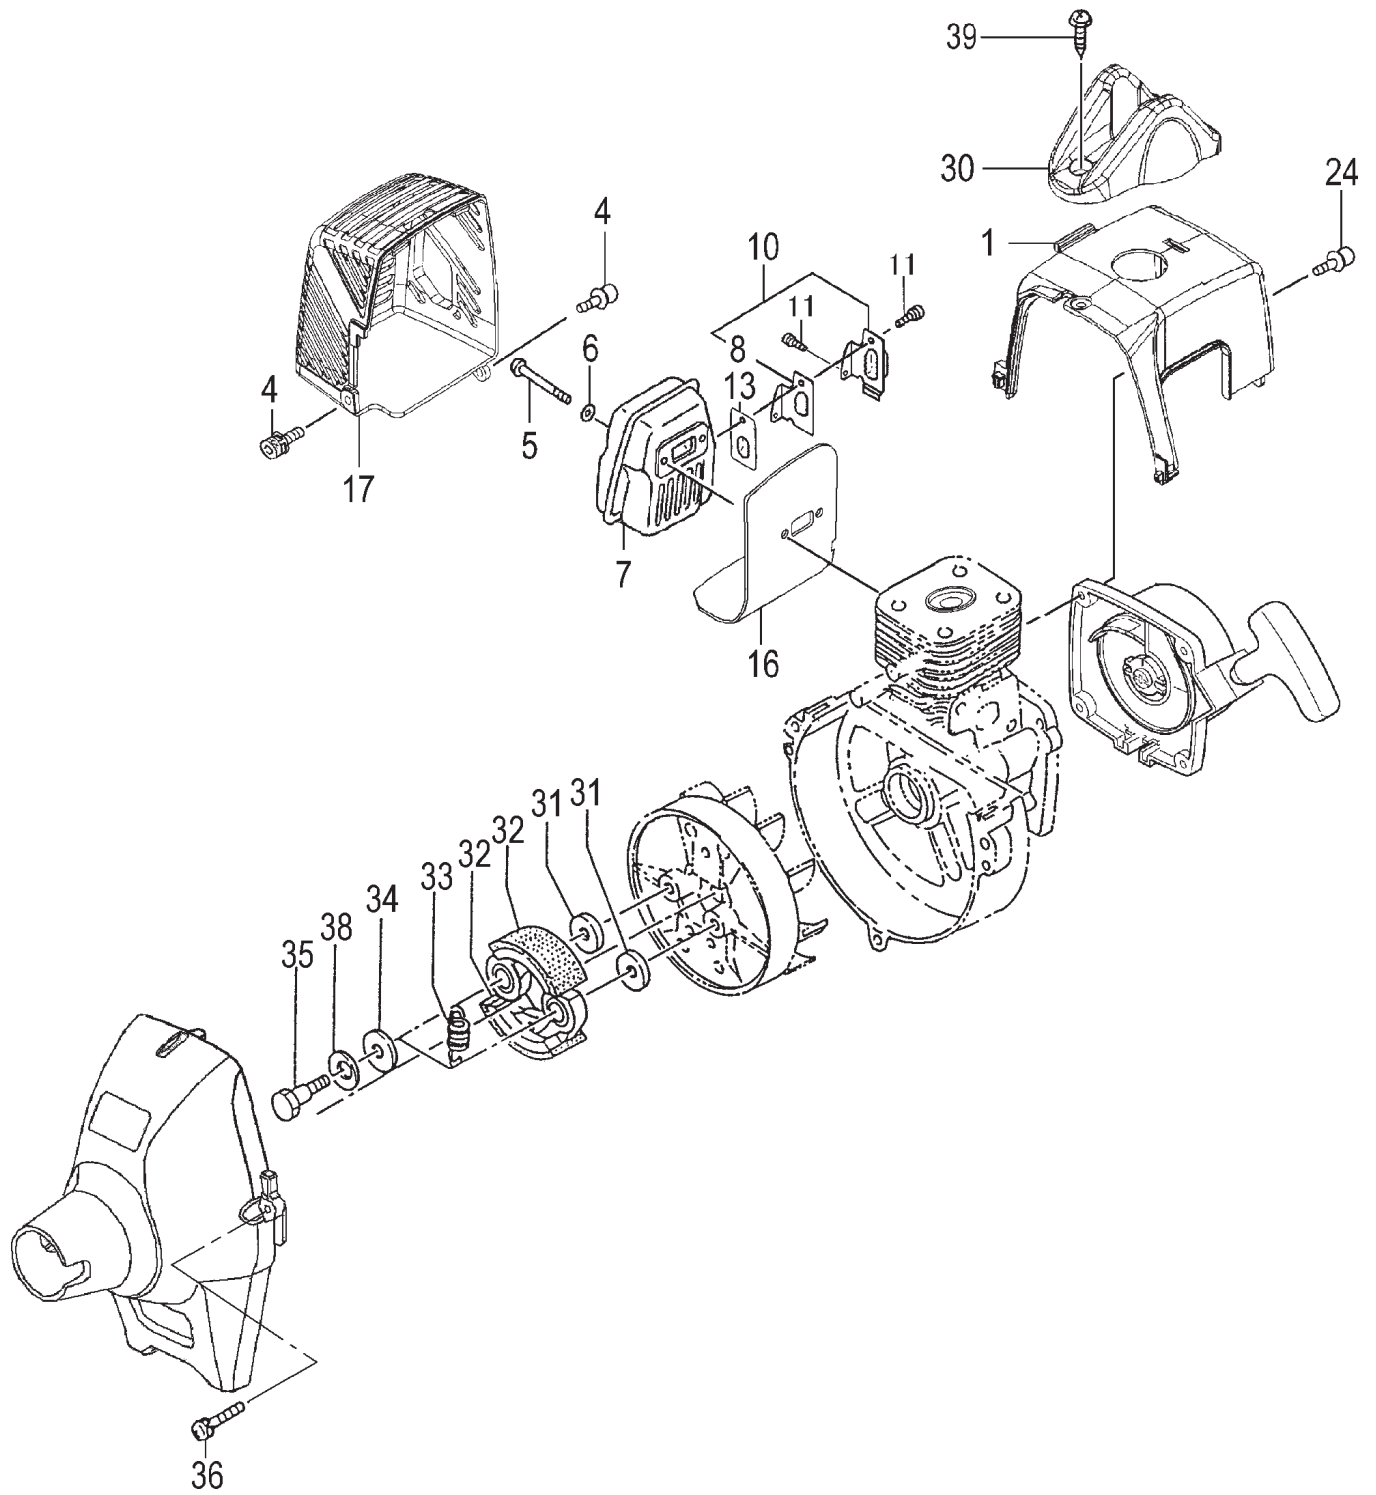

PARTS INFORMATION

TBC-260PF/L

MUFFLER, CLUTCH & COVER • FIGURE 4

ITEM	PART NUMBER	DESCRIPTION	QTY	COMMENTS
4-1	0160750020	COVER,CYLINDER	1	
4-4	99463050164	BOLT,HEX,5X16,PS	2	
4-5	99051060653	BOLT,HEX,6x65	2	
4-6	99201060011	WASHER,6	2	
4-7	7060750080	MUFFLER	1	
4-8	7510725020	GASKET,MUFFLER	1	
4-10	7340725590	TAIL PIPE SET	1	
4-11	99436040081	SCREW,4X18WS	2	
4-13	7320725020	ARRESTER,SPARK	1	
4-16	1330750020	SHIELD,HEAT	1	
4-17	7380750020	COVER,MUFFLER	1	
4-24	99464040185	BOLT,HEX,4x18WS	2	
4-30	2570304520	PROTECTOR,SPARK PLUG	1	
4-31	35902103200	WASHER,CLUTCH,B	2	
4-32	29001620800	SHOE,CLUTCH	2	
4-33	3420630B200	SPRING,CLUTCH	1	
4-34	3480630A20	PLATE,CLUTCH	2	
4-35	3570075T200	BOLT,STEP	2	
4-36	99463050204	BOLT,HEX 5X20	3	
4-38	99205080030	WASHER,8	2	
4-39	99072045164	SCREW,TAPPING,4.5X16	1