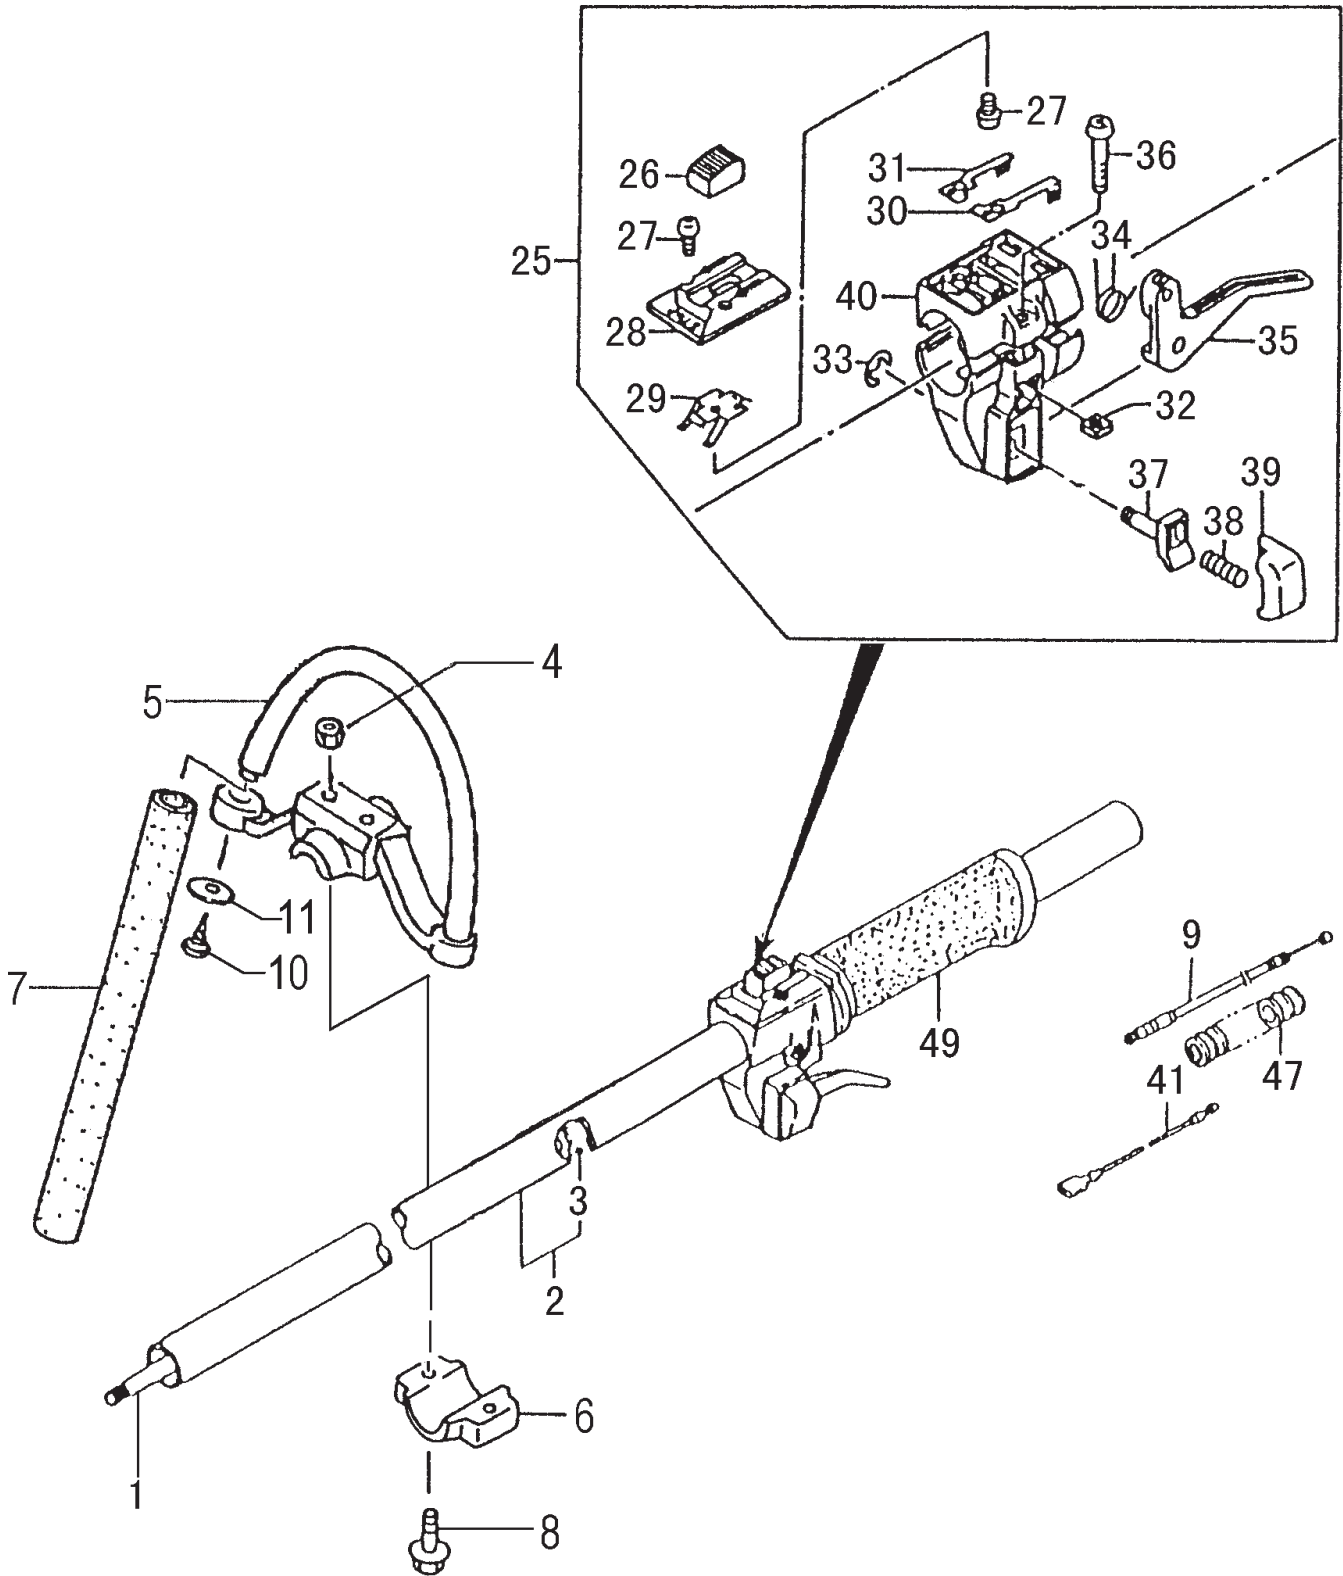

PARTS INFORMATION

TBC-260PF/L

DRIVE SHAFT & FRONT HANDLE • FIGURE 8

ITEM	PART NUMBER	DESCRIPTION	QTY	COMMENTS
8-1	3433817020	SHAFT,DRIVE	1	TBC-260PF
8-1	3433234620	SHAFT,DRIVE	1	TBC-260PFL (Long shaft trimmer)
8-2	3413762382	PIPE,DRIVE SHAFT	1	TBC-260PF
8-2	3413230480	PIPE,DRIVE SHAFT	1	TBC-260PFL (Long shaft trimmer)
8-3	3473836090	BUSHING	5	TBC-260PF
8-3	3473836090	BUSHING	6	TBC-260PFL (Long shaft trimmer)
8-4	99101060041	NUT,6	2	
8-5	5003728620	HANDLE	1	
8-6	50637300200	BRACKET,HANDLE,A	1	
8-7	5033738E20	GRIP,HANDLE	1	
8-8	99423060432	BOLT,6X43	2	
8-9	8853739480	WIRE,THROTTLE	1	
8-10	99311052012	SCREW,TAPPING 5X20	1	
8-11	36832350200	WASHER,BRAKE SHAFT	1	
8-25	8703728690	LEVER,THROTTLE ASS'Y	1	
8-26	1623710120	SWITCH,STOP	1	
8-27	99342030081	SCREW,TAPPING,3X8	3	
8-28	25937101200	BASE,STOP SWITCH	1	
8-29	26237101200	SPRING,STOP SWITCH	1	
8-30	17737101200	TERMINAL,EARTH B	1	
8-31	17637101200	TERMINAL,EARTH A	1	
8-32	3153334020	NUT,SPECIAL 5MM	2	
8-33	99355060001	RING,STOP,6	1	
8-34	83237101200	SPRING,RETURN	1	
8-35	8803728620	ARM,THROTTLE	1	
8-36	99431050201	SCREW,5X20	2	
8-37	85337101200	SHAFT,LOCK BUTTON	1	
8-38	95837101200	SPRING,LOCK,BUTTON	1	
8-39	95637101200	BUTTON,LOCK	1	
8-40	2603331720	BODY,STOP BUTTON,B	1	
8-41	1783739480	CORD,STOP 430mm	2	
8-47	1641001900	TUBE,PROTECTION,10X190	1	
8-49	50437300200	GRIP,SHAFT	1