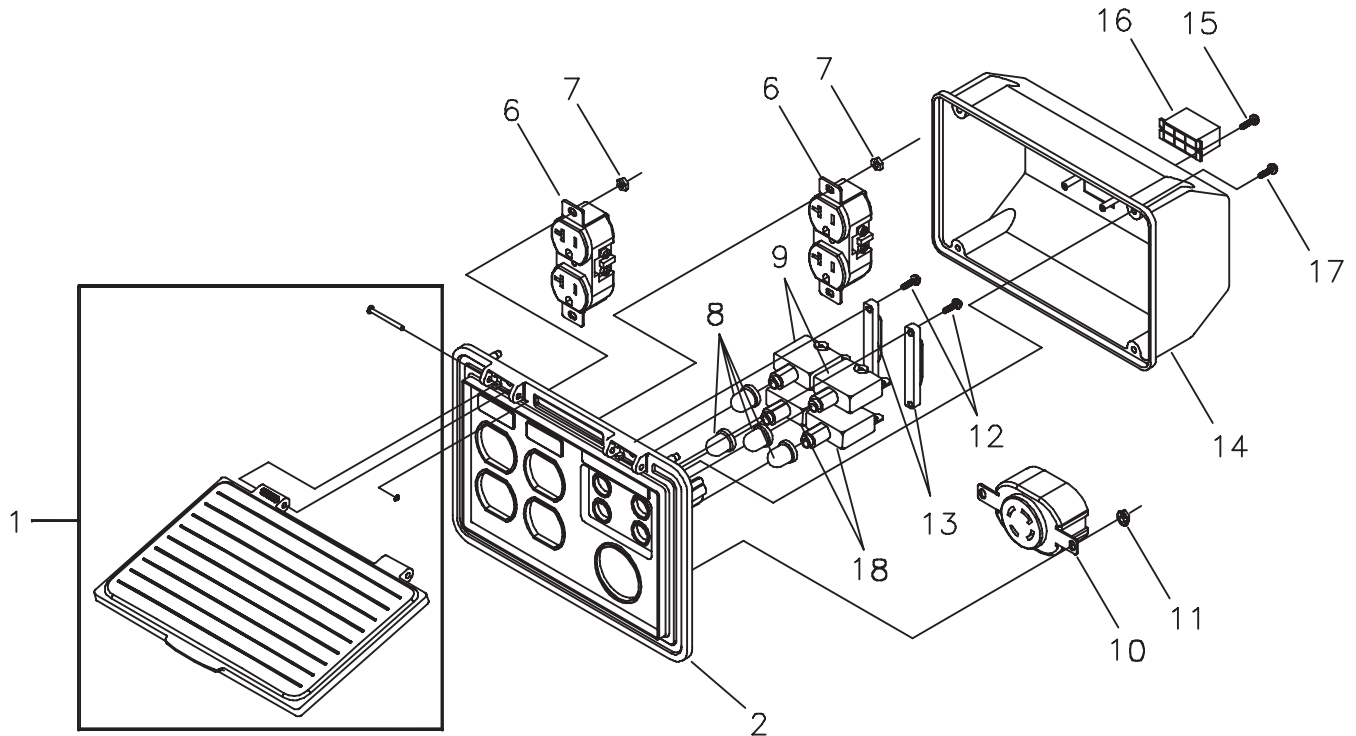

EXPLODED VIEW AND PARTS LIST - ALTERNATOR

Item	Part #	Description
1	186059GS	ADAPTER, Mounting, Alternator
2	191876GS	ROTOR
3	194006AGS	STATOR
4	186060GS	RBC, (with O-Ring, p/n 189197GS)
5	86308HGS	HHCS, M6 - 1.0 x 140 SEMS
6	66386GS	ASSY, Holder, Brush
7	66849GS	TAPTITE, M5 - 0.8 x 16
8	22694GS	RECEPTACLE, 6 pin
9	81917GS	PIN, Roll, 4mm x 10
10	193428AGS	ASSY, Wire, Ground
11	189769GS	REGULATOR, Voltage, AVR
12	194274GS	HARNESS, Wire, Power
13	65791GS	BEARING

EXPLODED VIEW AND PARTS LIST - CONTROL PANEL

Item	Part #	Description
1	195112GS	KIT, Control Panel Lid
2	191450GS	CONTROL PANEL, Compact
6	68759GS	OUTLET, 120V, 20A, Duplex
7	*	NUT, Palnut, 5/32
8	84198GS	CAP, Breaker, Circuit
9	75207AGS	BREAKER, Circuit, 30A
10	43437GS	OUTLET, 120/240V Locking, 30A
11	*	NUT, Palnut, 3/16
12	*	PPPHS, M3- 0.5 x 18
13	93857GS	BAR, Retaining
14	188890GS	COVER, Back, Control Panel
15	*	SCREW, Self Tapping, STC 3 x 18
16	22694GS	HOUSING, Receptacle
17	*	SCREW, Tapping, 3.5 x 14
18	75207PGS	BREAKER, Circuit, 25A

* - Items without part numbers are common fasteners and are available at your local hardware store.

EXPLODED VIEW AND PARTS LIST - WHEEL KIT

Item	Part #	Description
1	*	WASHER, 5/8
2	B4966GS	WHEEL
3	191267GGS	AXLE, 5/8" x 23.62"
4	191265GS	E-RING, 5/8
5	*	HHCS, M8 - 1.25 x 20
6	B187101GS	LEG, Support
7	191413GS	VIBE MOUNT, with Washer
8	*	HHCS, 1/4 - 20 x 1
9	52858GS	NUT, M8 - 1.25 Lock
10	192432GS	NUT, 1/4 - 20 Serrated Lock