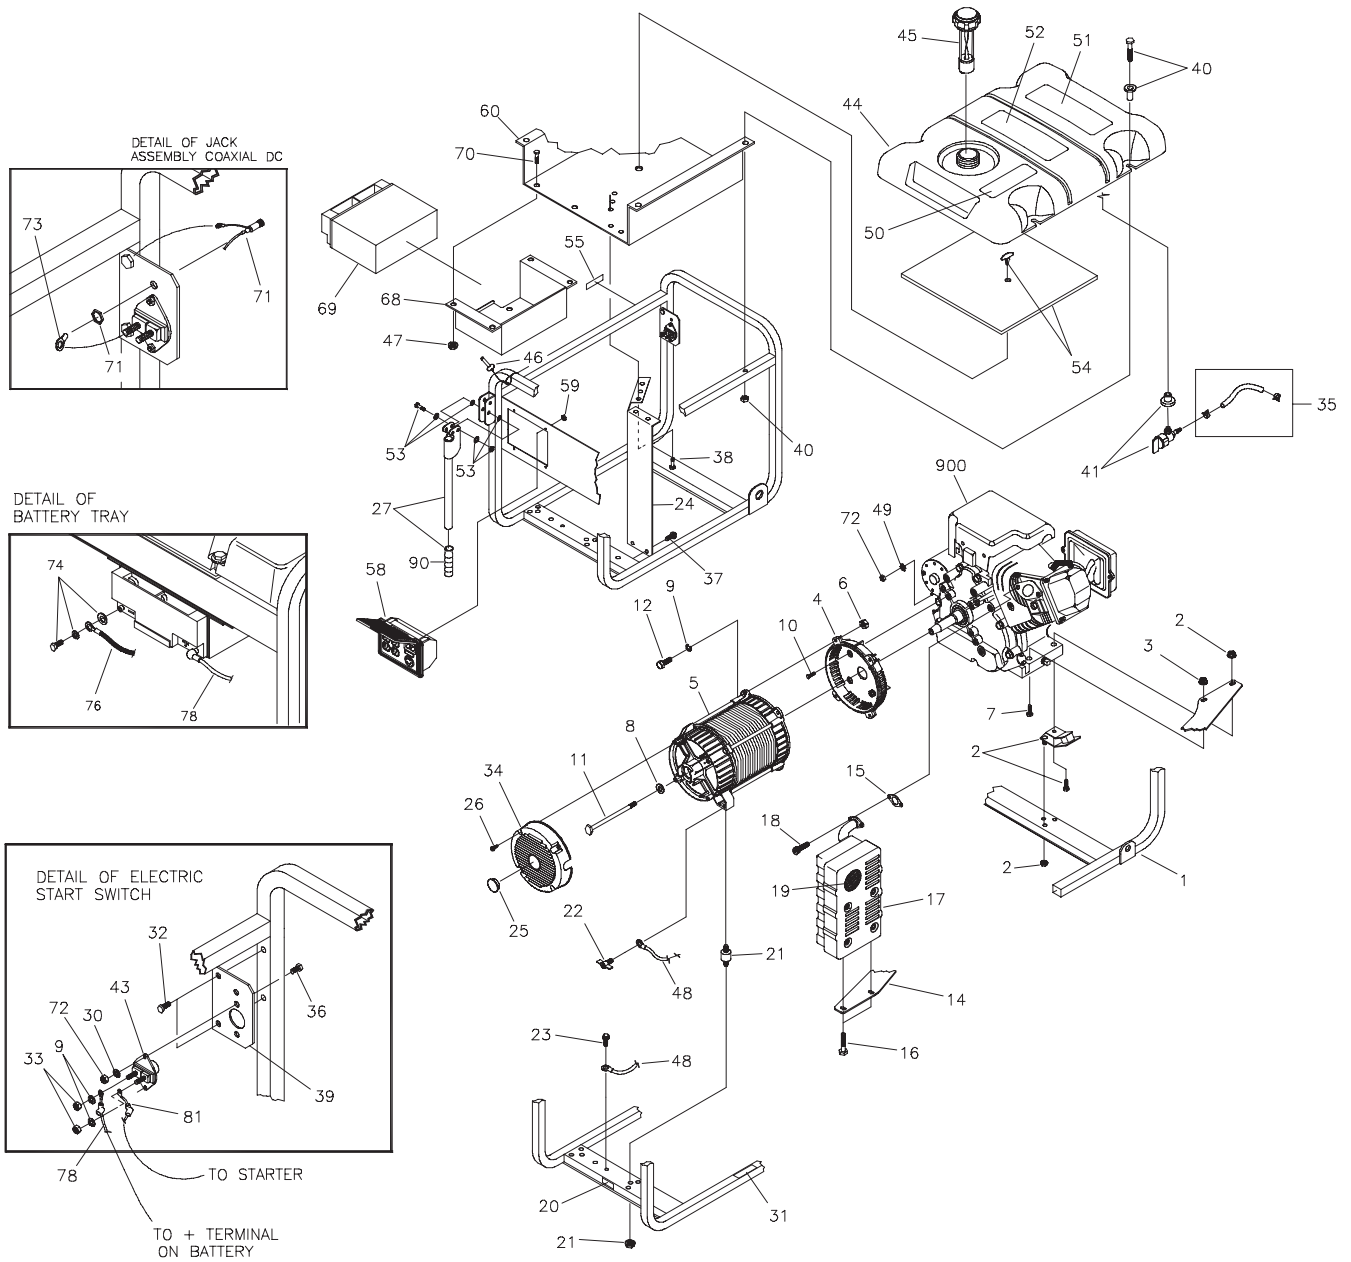

EXPLODED VIEW - MAIN UNIT

Copyright © 2006 Briggs & Stratton Power Products Group, LLC. All rights reserved. No part of this material may be reproduced or transmitted in any form by any means without the express written permission of Briggs & Stratton Power Products Group, LLC.