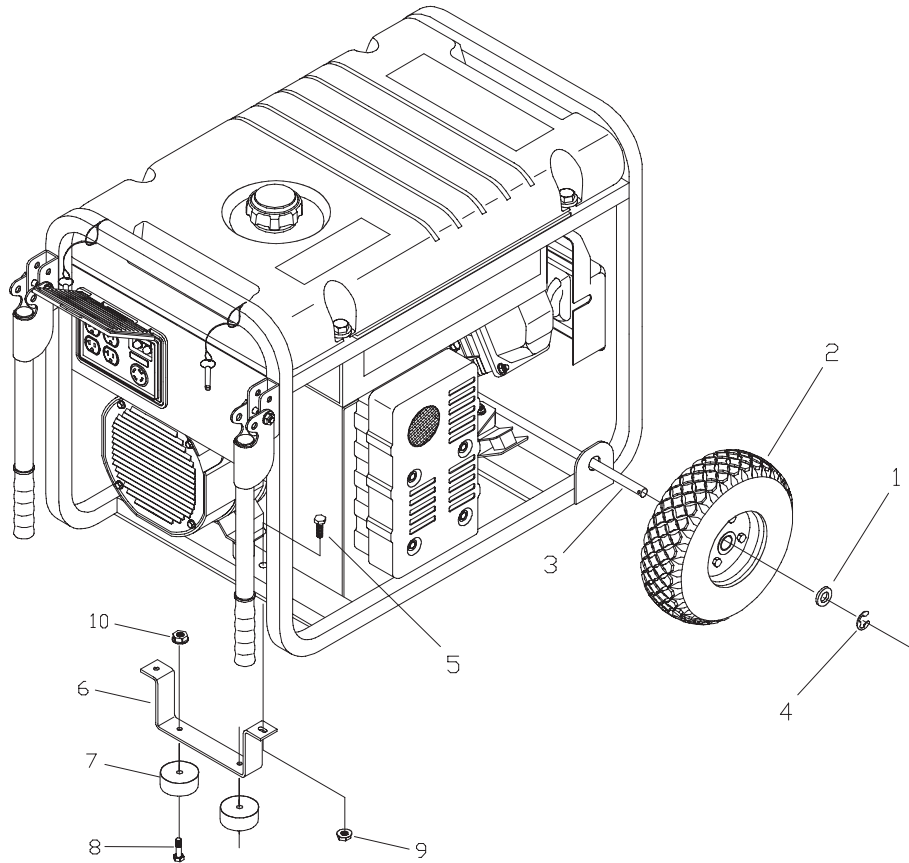

EXPLODED VIEW AND PARTS LIST - ALTERNATOR

Item	Part #	Description
1	186059GS	ADAPTER, Mounting, Alternator
2	191876GS	ROTOR
3	194006AGS	STATOR
4	186060GS	RBC, (with O-Ring, p/n 189197GS)
5	86308HGS	HHCS, M6 - 1.0 x 140 SEMS
6	66386GS	ASSY, Holder, Brush
7	66849GS	TAPTITE, M5 - 0.8 x 16
8	22694GS	RECEPTACLE, 6 pin
9	81917GS	PIN, Roll, 4mm x 10
10	193428AGS	ASSY, Wire, Ground
11	189769GS	REGULATOR, Voltage, AVR
12	194274GS	HARNESS, Wire, Power
13	65791GS	BEARING

EXPLODED VIEW AND PARTS LIST - CONTROL PANEL

Item	Part #	Description
1	195112GS	KIT, Control Panel Lid
2	191450GS	CONTROL PANEL, Compact
6	68759GS	OUTLET, 120V, 20A, Duplex
7	*	NUT, Palnut, 5/32
8	84198GS	CAP, Breaker, Circuit
9	75207AGS	BREAKER, Circuit, 30A
10	43437GS	OUTLET, 120/240V Locking, 30A
11	*	NUT, Palnut, 3/16
12	*	PPPHS, M3- 0.5 x 18
13	93857GS	BAR, Retaining
14	188890GS	COVER, Back, Control Panel
15	*	SCREW, Self Tapping, STC 3 x 18
16	22694GS	HOUSING, Receptacle
17	*	SCREW, Tapping, 3.5 x 14
18	75207PGS	BREAKER, Circuit, 25A

* - Items without part numbers are common fasteners and are available at your local hardware store.

EXPLODED VIEW AND PARTS LIST - WHEEL KIT

Item	Part #	Description
1	*	WASHER, 5/8
2	B4966GS	WHEEL
3	191267GGS	AXLE, 5/8" x 23.62"
4	191265GS	E-RING, 5/8
5	*	HHCS, M8 - 1.25 x 20
6	B187101GS	LEG, Support
7	191413GS	VIBE MOUNT, with Washer
8	*	HHCS, 1/4 - 20 x 1
9	52858GS	NUT, M8 - 1.25 Lock
10	192432GS	NUT, 1/4 - 20 Serrated Lock