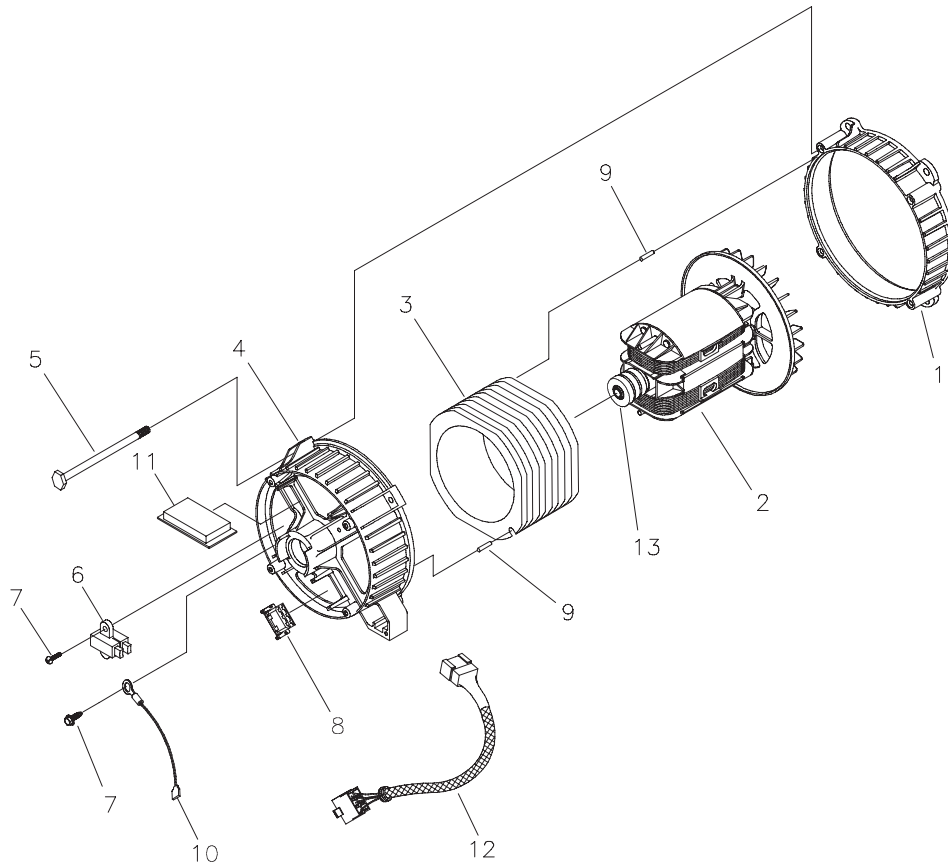

SNAPPER™

6200 Watt
Generator

by

Illustrated Parts List

Snapper™ is a licensed trademark of Briggs & Stratton Power Products.

BRIGGS & STRATTON POWER PRODUCTS GROUP, LLC
JEFFERSON, WISCONSIN, U.S.A.

Model No. 030216 (6200 Watt AC Generator) Manual No. 195618A Revision D (03/14/2006)

EXPLODED VIEW AND PARTS LIST - ALTERNATOR

Item	Part #	Description
1	186059GS	ADAPTER, Mounting, Alternator
2	191876GS	ROTOR
3	194006AGS	STATOR
4	186060GS	RBC, (with O-Ring, p/n 189197GS)
5	86308HGS	HHCS, M6 - 1.0 x 140 SEMS
6	66386GS	ASSY, Holder, Brush
7	66849GS	TAPTITE, M5 - 0.8 x 16
8	22694GS	RECEPTACLE, 6 pin
9	81917GS	PIN, Roll, 4mm x 10
10	193428AGS	ASSY, Wire, Ground
11	189769GS	REGULATOR, Voltage, AVR
12	194274GS	HARNESS, Wire, Power
13	65791GS	BEARING

EXPLODED VIEW AND PARTS LIST - CONTROL PANEL

Item	Part #	Description
1	195112GS	KIT, Control Panel Lid
2	191450GS	CONTROL PANEL, Compact
6	68759GS	OUTLET, 120V, 20A, Duplex
7	*	NUT, Palnut, 5/32
8	84198GS	CAP, Breaker, Circuit
9	75207AGS	BREAKER, Circuit, 30A
10	43437GS	OUTLET, 120/240V Locking, 30A
11	*	NUT, Palnut, 3/16
12	*	PPPHS, M3- 0.5 x 18
13	93857GS	BAR, Retaining
14	188890GS	COVER, Back, Control Panel
15	*	SCREW, Self Tapping, STC 3 x 18
16	22694GS	HOUSING, Receptacle
17	*	SCREW, Tapping, 3.5 x 14
18	75207PGS	BREAKER, Circuit, 25A

* - Items without part numbers are common fasteners and are available at your local hardware store.

EXPLODED VIEW AND PARTS LIST - WHEEL KIT

Item	Part #	Description
1	*	WASHER, 5/8
2	B4966GS	WHEEL
3	191267GGS	AXLE, 5/8" x 23.62"
4	191265GS	E-RING, 5/8
5	*	HHCS, M8 - 1.25 x 20
6	B187101GS	LEG, Support
7	191413GS	VIBE MOUNT, with Washer
8	*	HHCS, 1/4 - 20 x 1
9	52858GS	NUT, M8 - 1.25 Lock
10	192432GS	NUT, 1/4 - 20 Serrated Lock